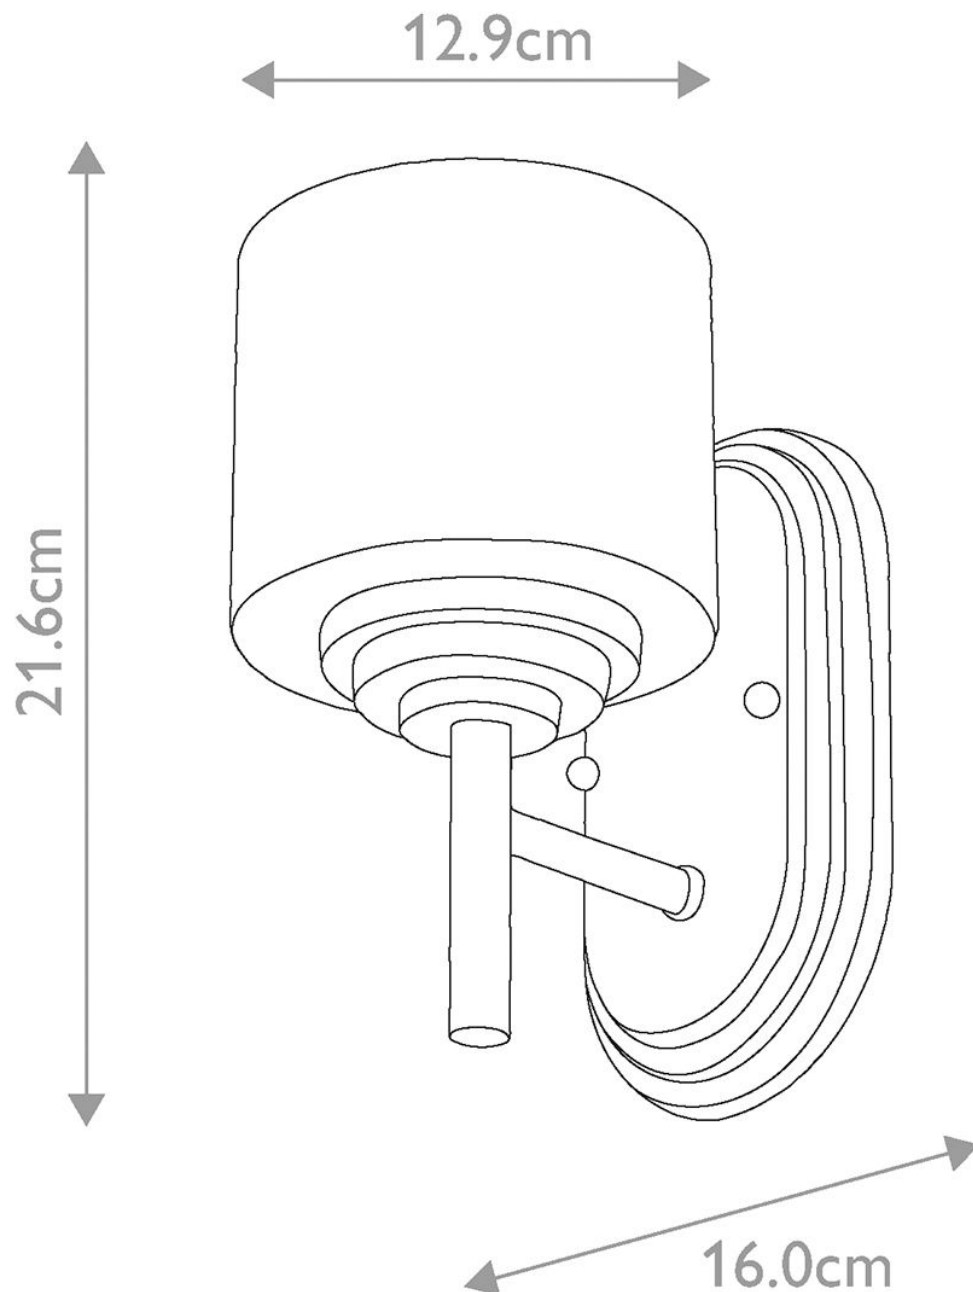

Feiss Lighting - Malibu - FE-MALIBU1-BATH-PB - LED Brass Opal Glass IP44 Bathroom Wall Light

**CONTACT**