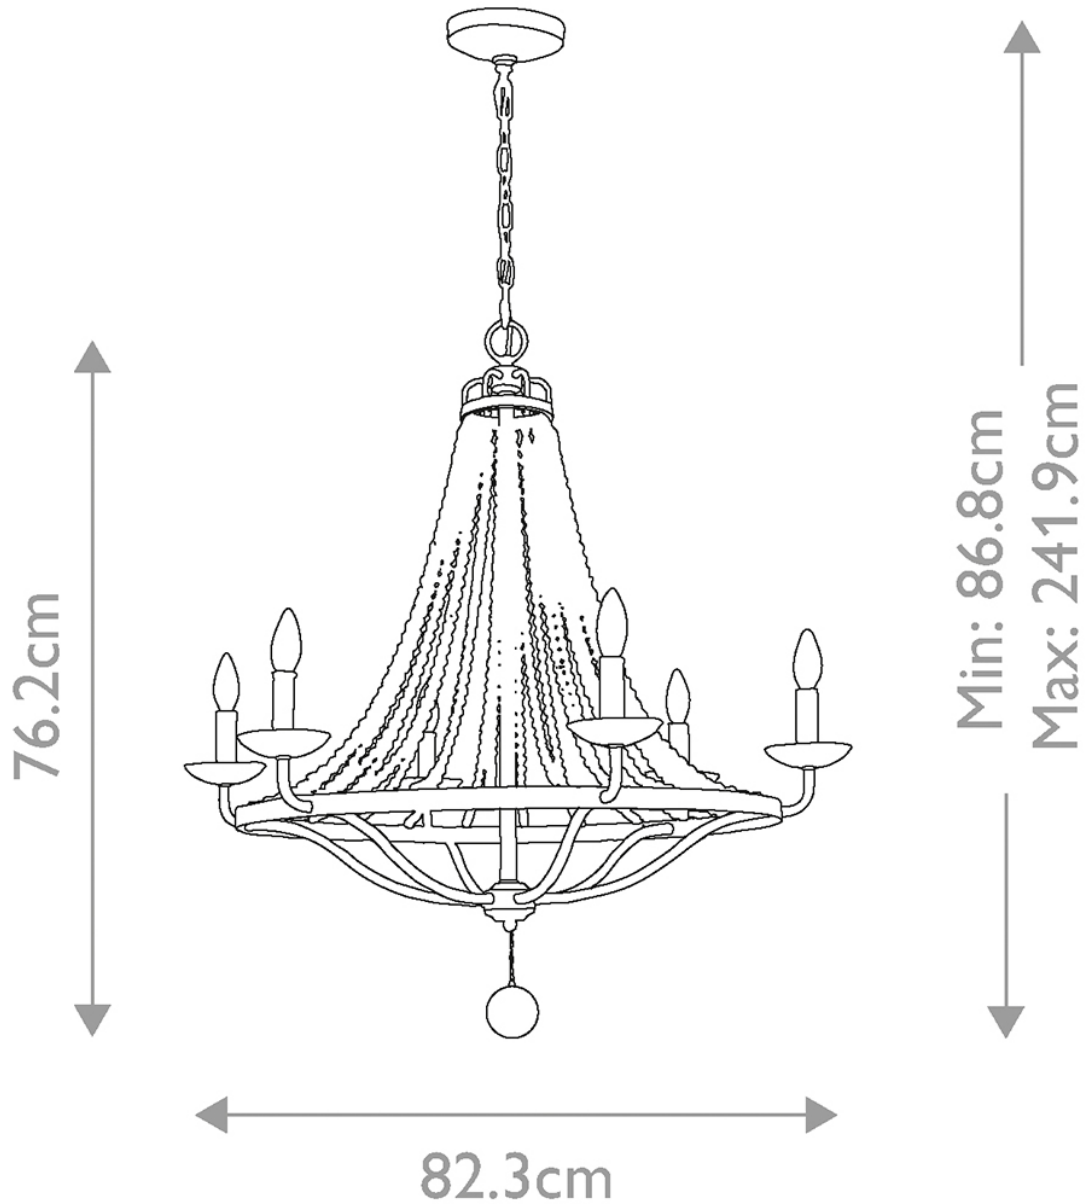

Feiss Lighting - Nori - FE-NORI6-DWZ - Zinc Grey 6 Light Chandelier

CONTACT