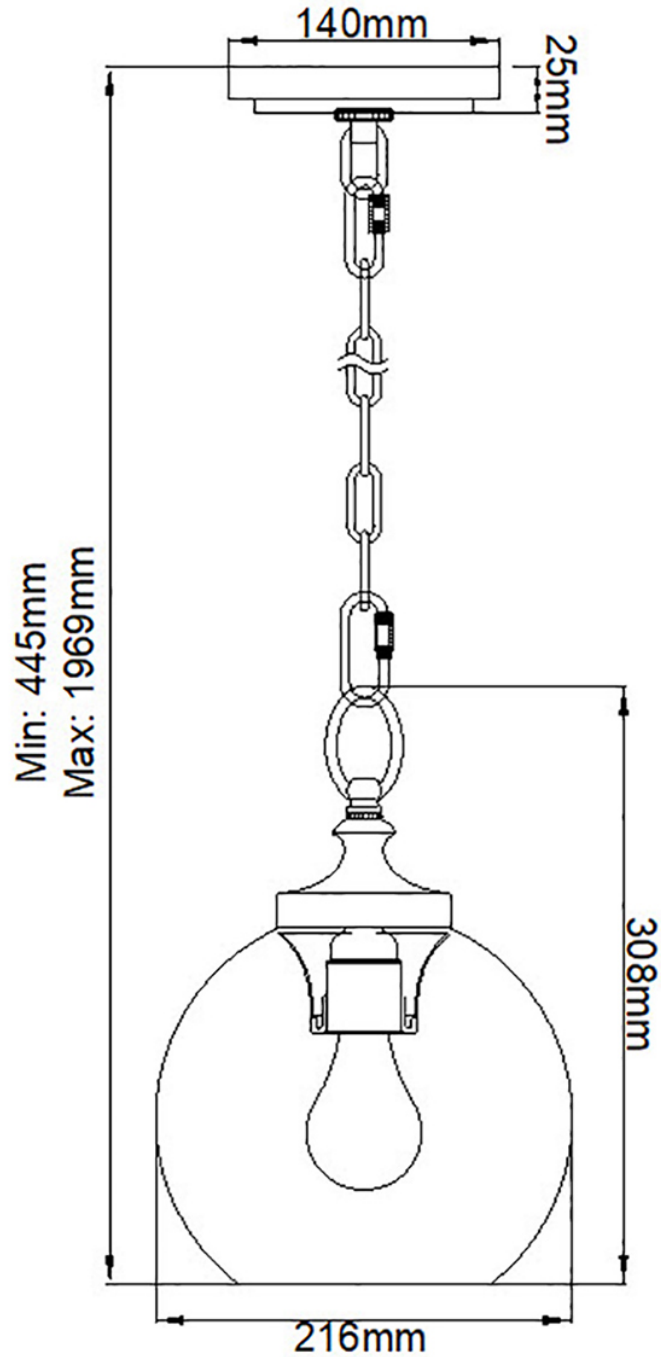

Feiss Lighting - Tabby - FE-TABBY-P-S-BB - Brass Clear Glass Ceiling Pendant Light

CONTACT