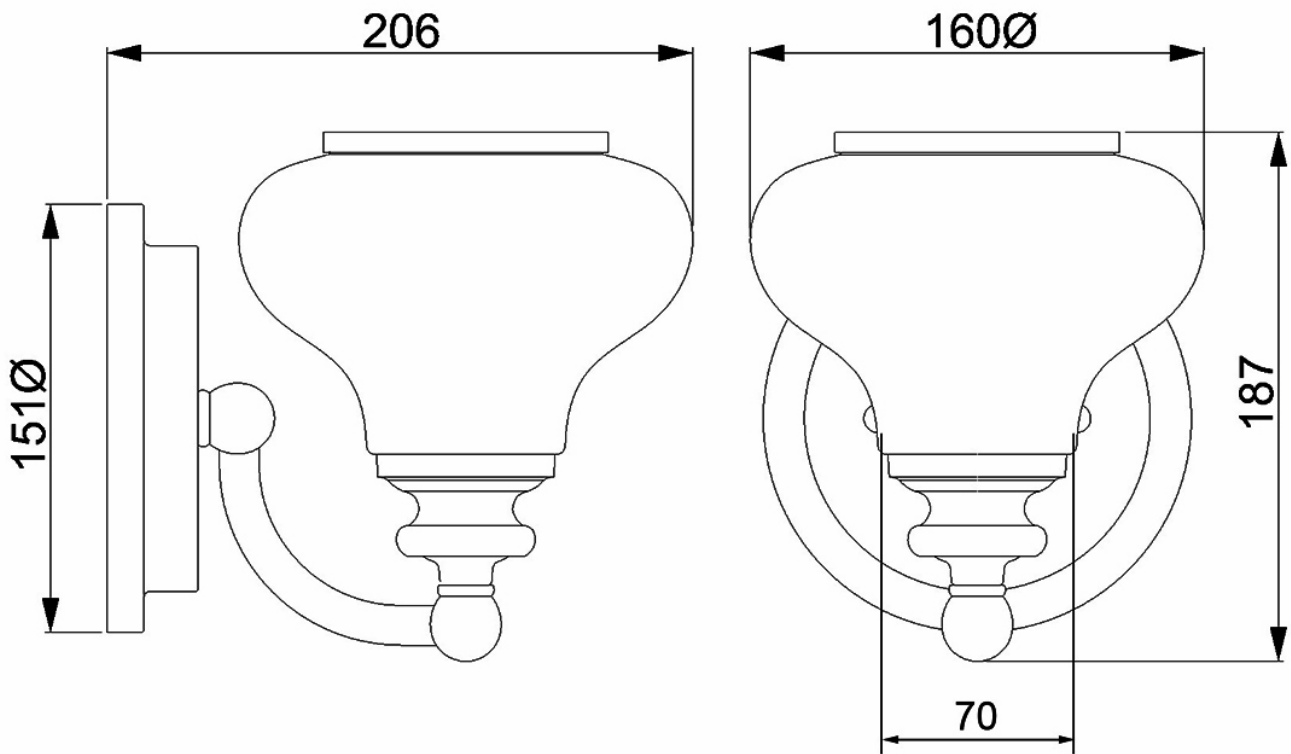

Hinkley Lighting - Ainsley - HK-AINSLEY1-BATH-BB - LED Brushed Brass Opal Glass IP44 Bathroom Wall Light

CONTACT