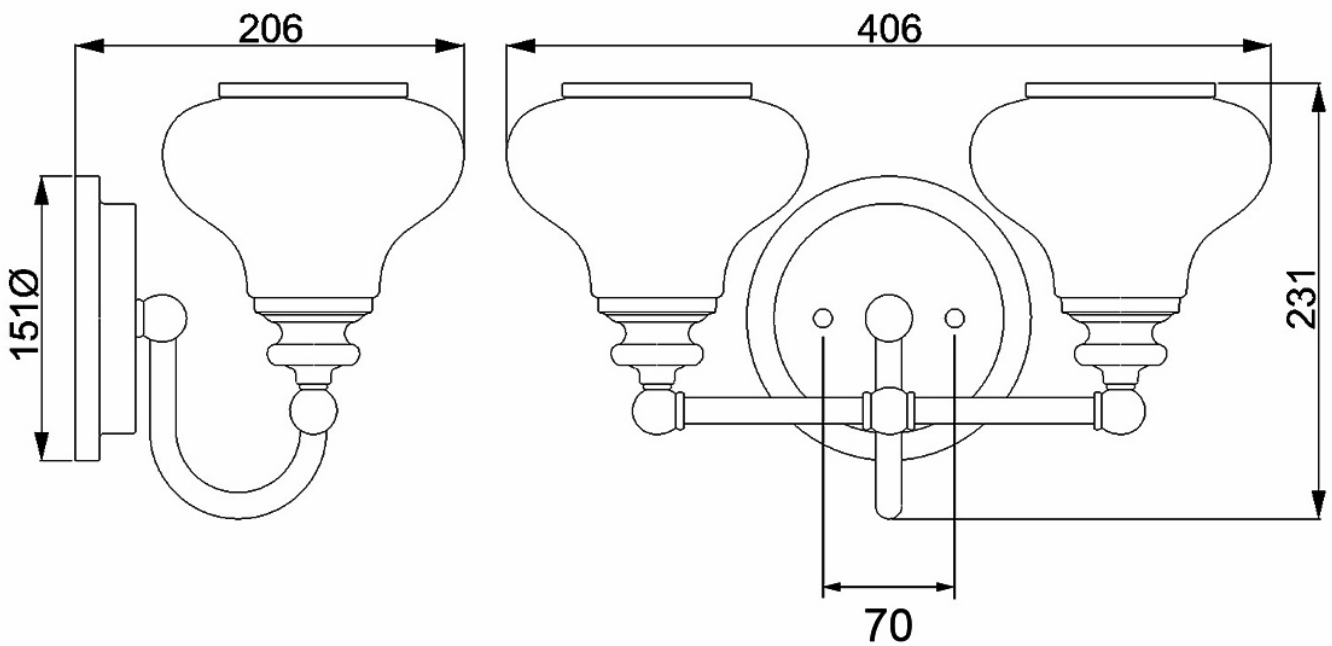

Hinkley Lighting - Ainsley - HK-AINSLEY2-BATH-BB - LED Brushed Brass Opal Glass 2 Light IP44 Bathroom Wall Light

CONTACT