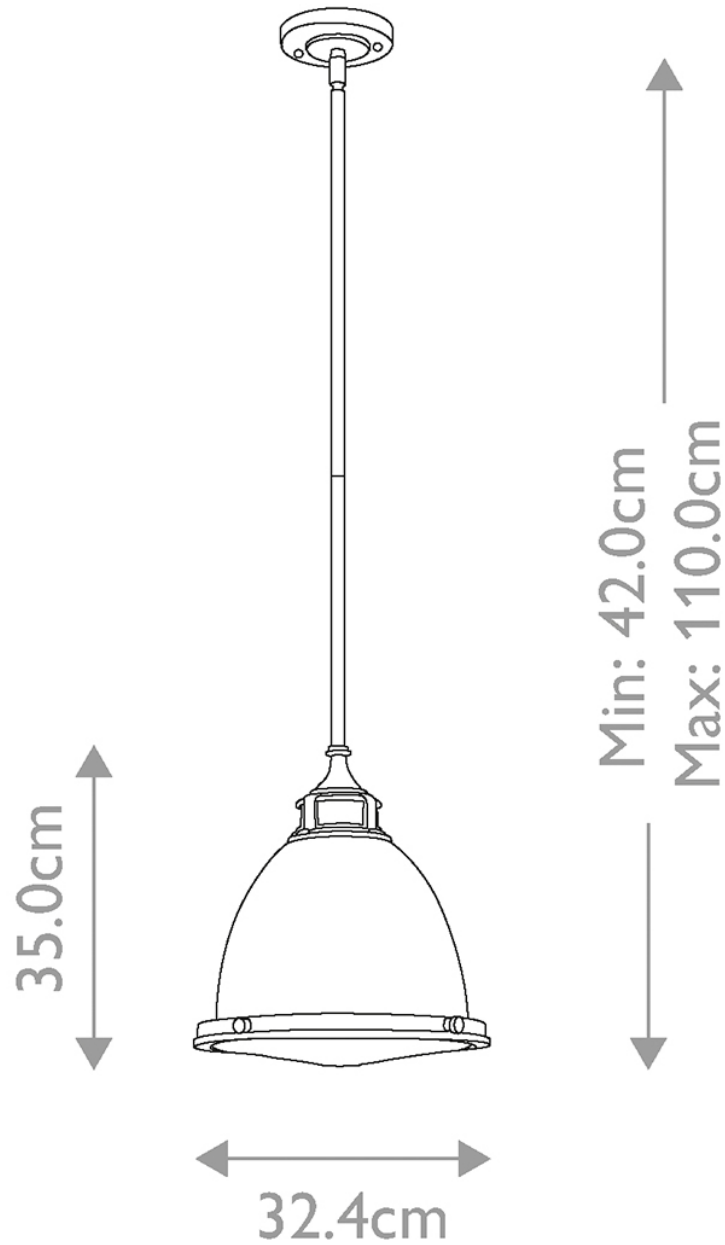

Hinkley Lighting - Amelia - HK-AMELIA-P-M-HB - Heritage Brass Opal Glass Ceiling Pendant Light

CONTACT