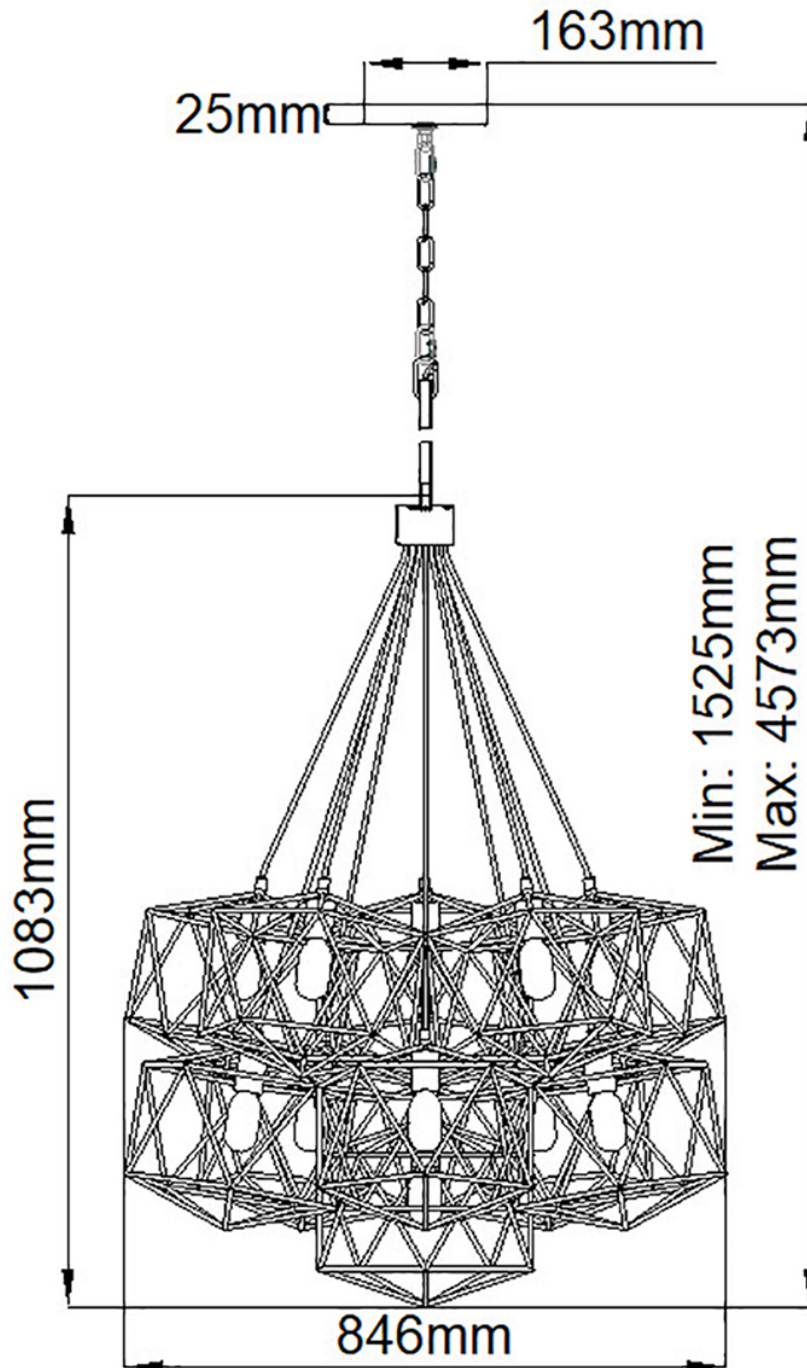

Hinkley Lighting - Astrid - HK-ASTRID-11P - Heritage Bronze Gold 11 Light Ceiling Pendant Light

CONTACT