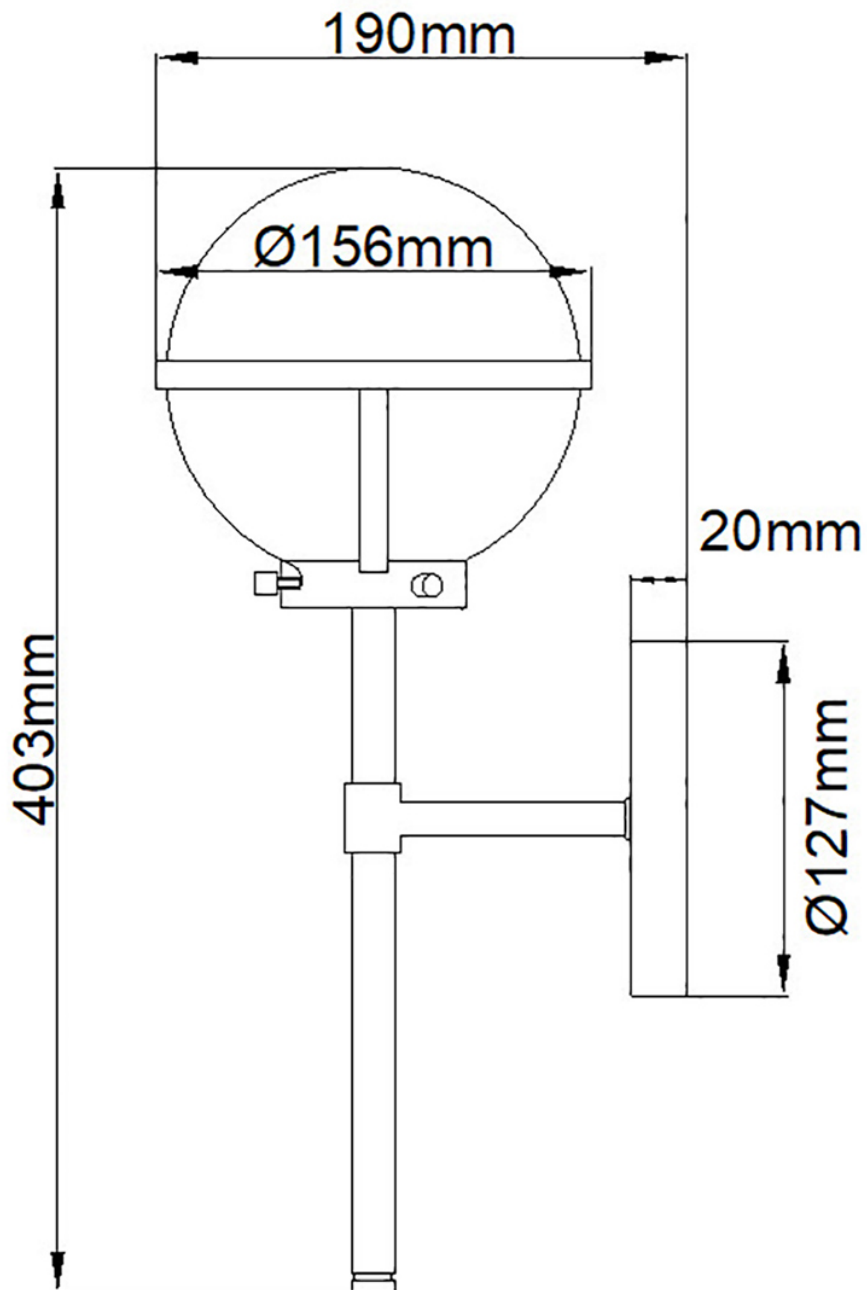

Hinkley Lighting - Hollis - HK-HOLLIS1-C-BK-BATH - Black Clear Seeded Glass IP44 Bathroom Wall Light

CONTACT