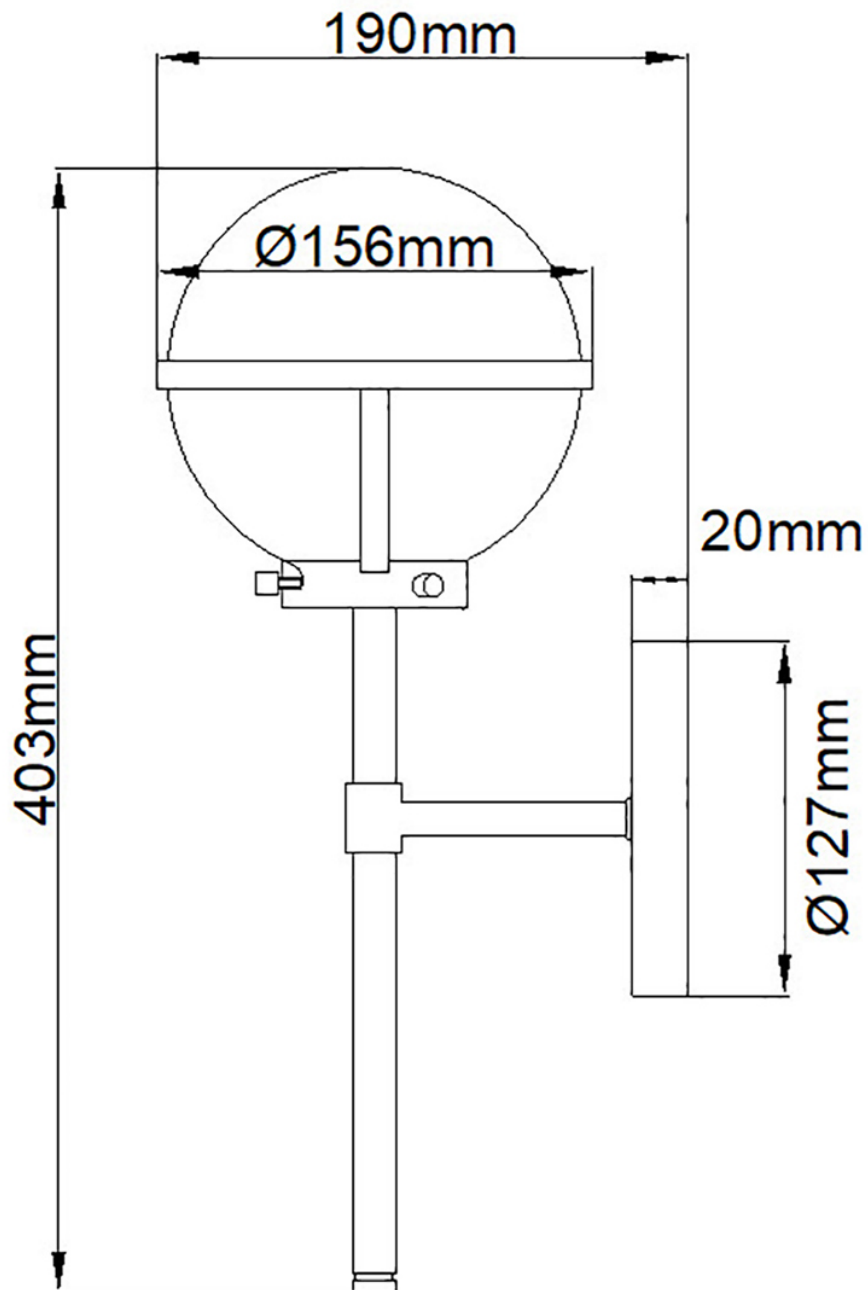

Hinkley Lighting - Hollis - HK-HOLLIS1-C-HB-BATH - Heritage Brass Clear Seeded Glass IP44 Bathroom Wall Light

CONTACT