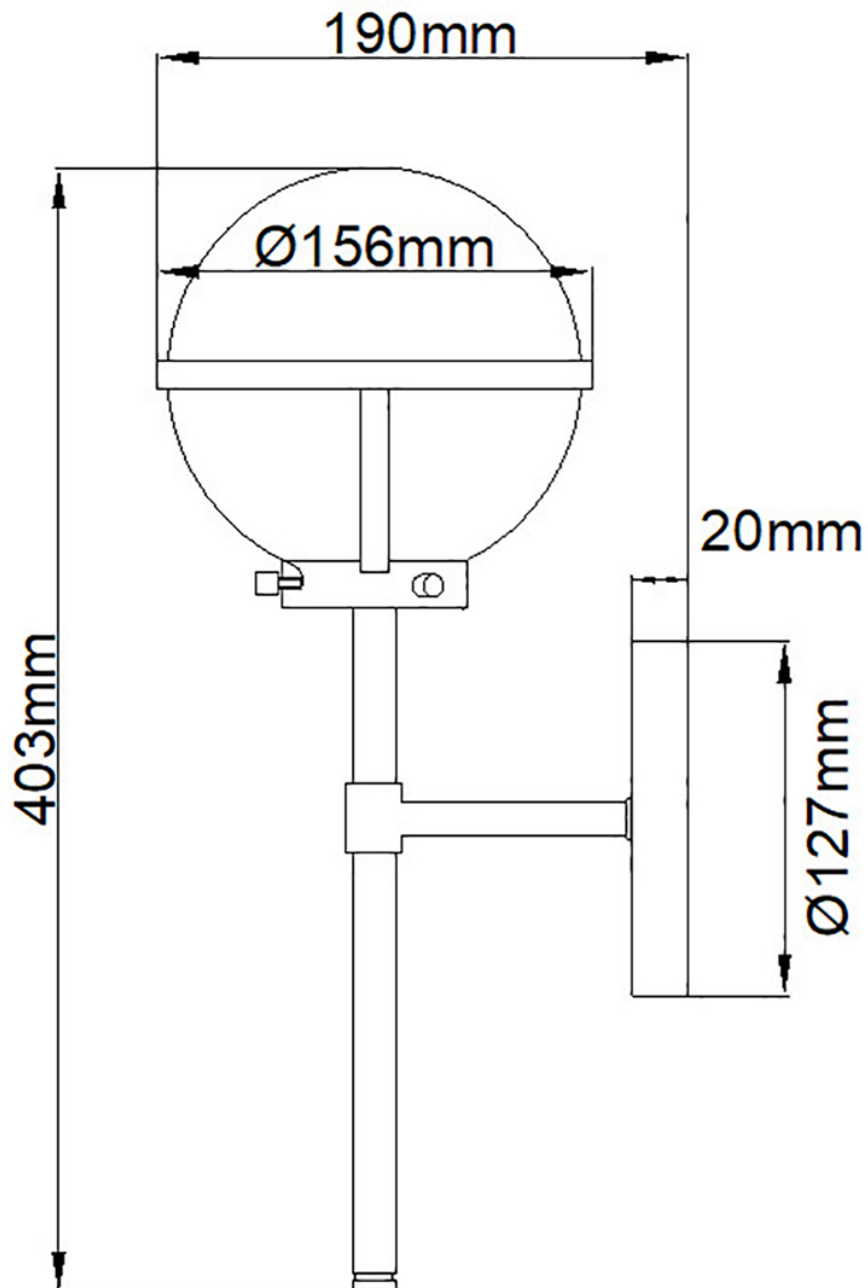

Hinkley Lighting - Hollis - HK-HOLLIS1-O-BK-BATH - Black Opal Glass IP44 Bathroom Wall Light