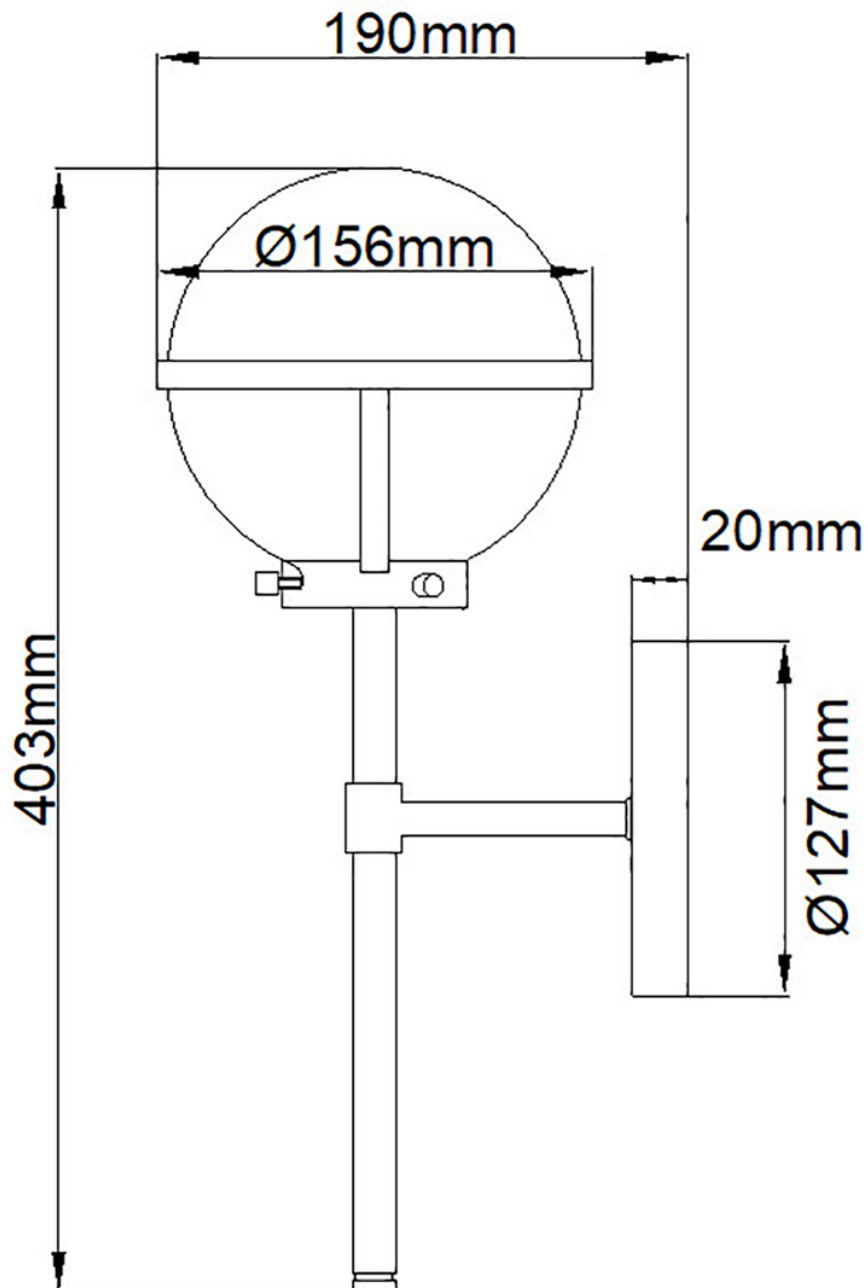

Hinkley Lighting - Hollis - HK-HOLLIS1-O-BK-BATH - Black Opal Glass IP44 Bathroom Wall Light

CONTACT