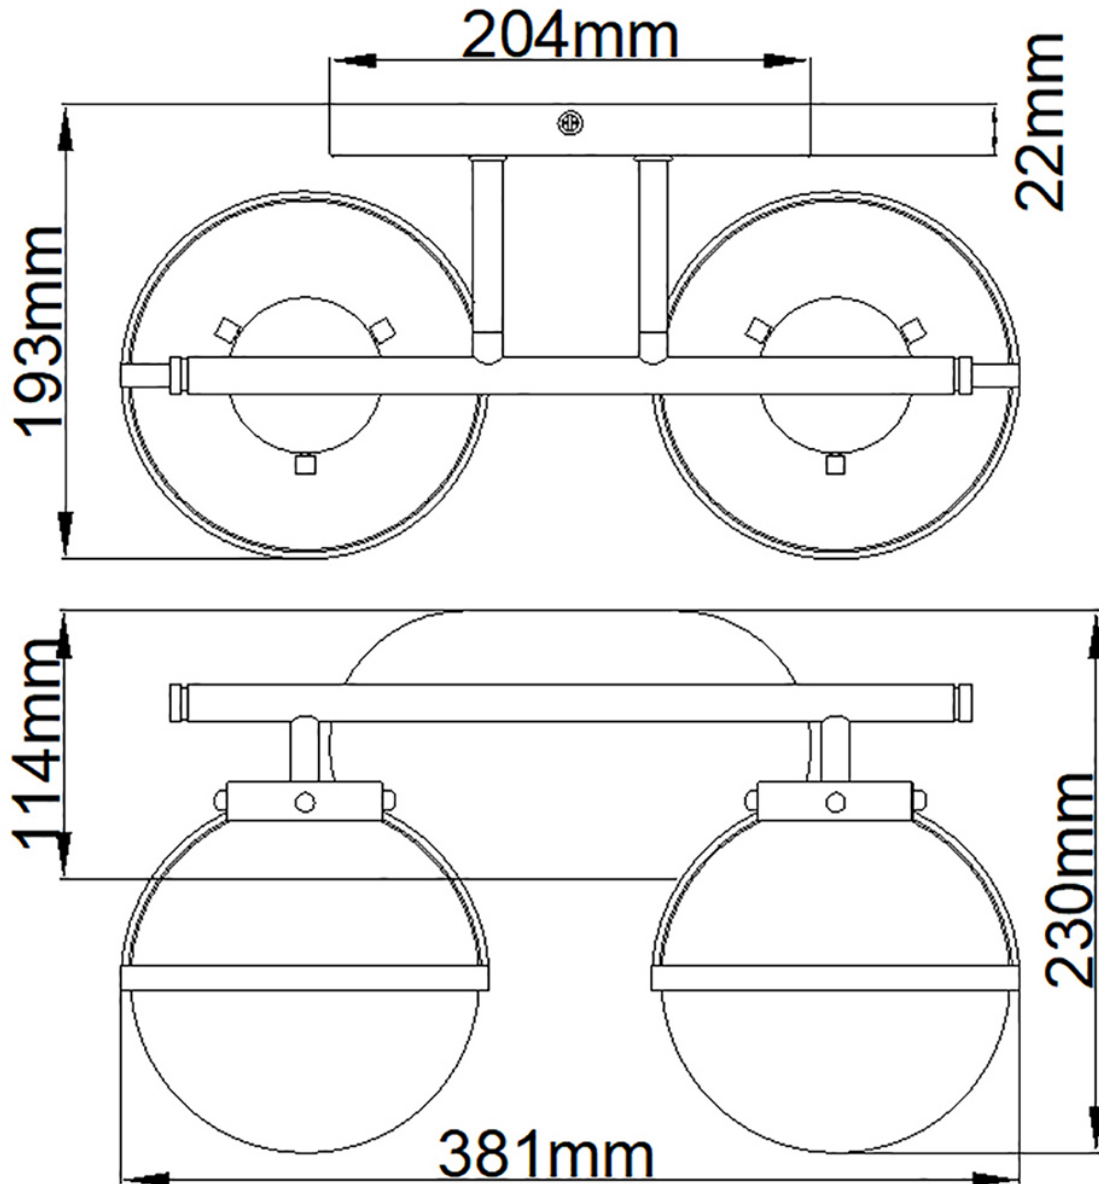

Hinkley Lighting - Hollis - HK-HOLLIS2-C-HB-BATH - Heritage Brass Clear Seeded Glass 2 Light IP44 Bathroom Wall Light

CONTACT