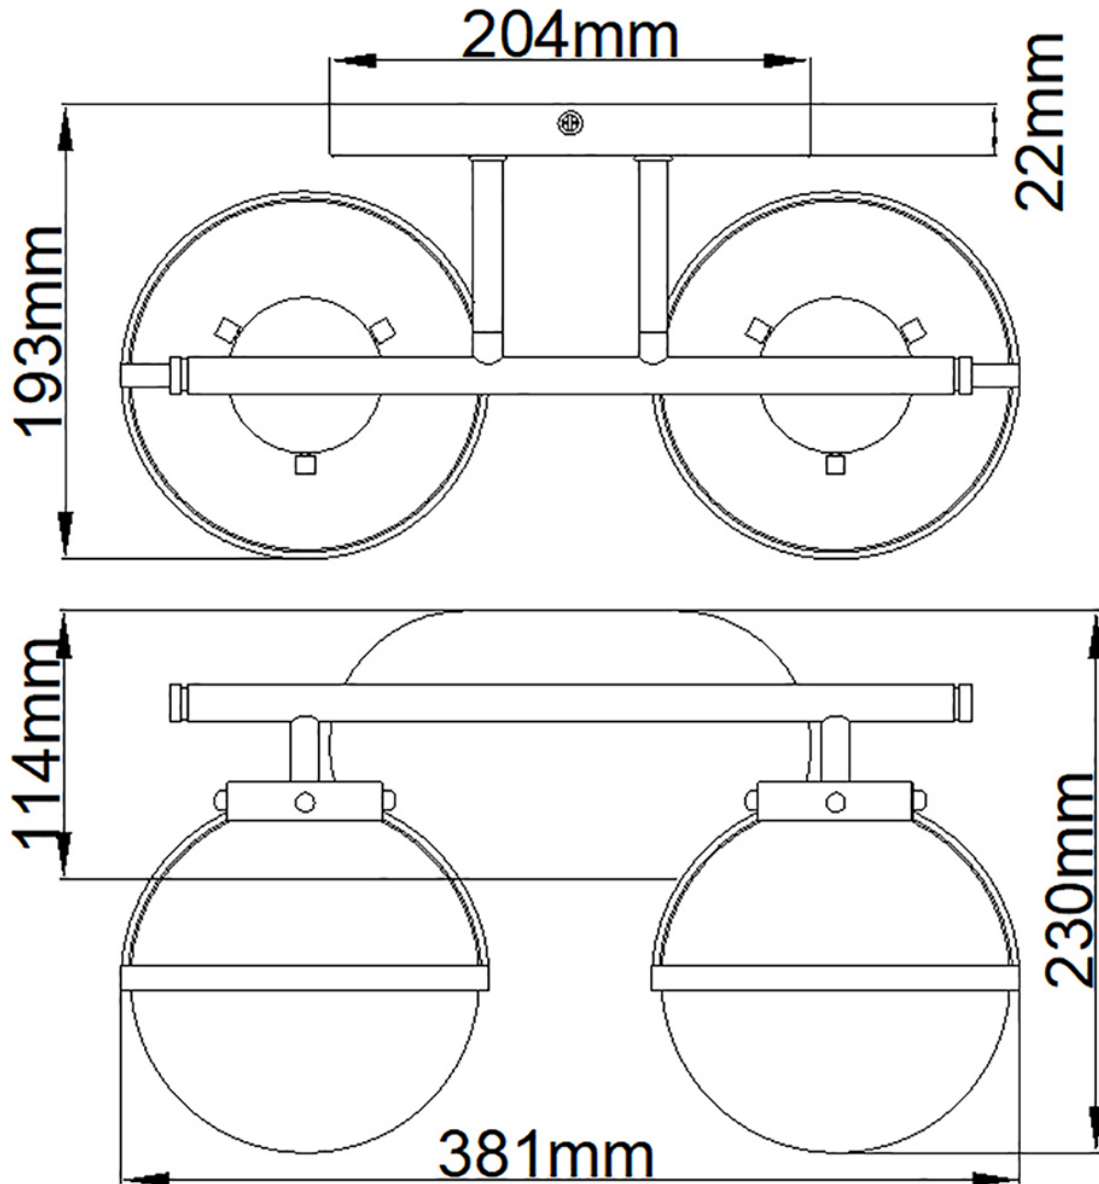

Hinkley Lighting - Hollis - HK-HOLLIS2-O-BK-BATH - Black Opal Glass 2 Light IP44 Bathroom Wall Light

CONTACT