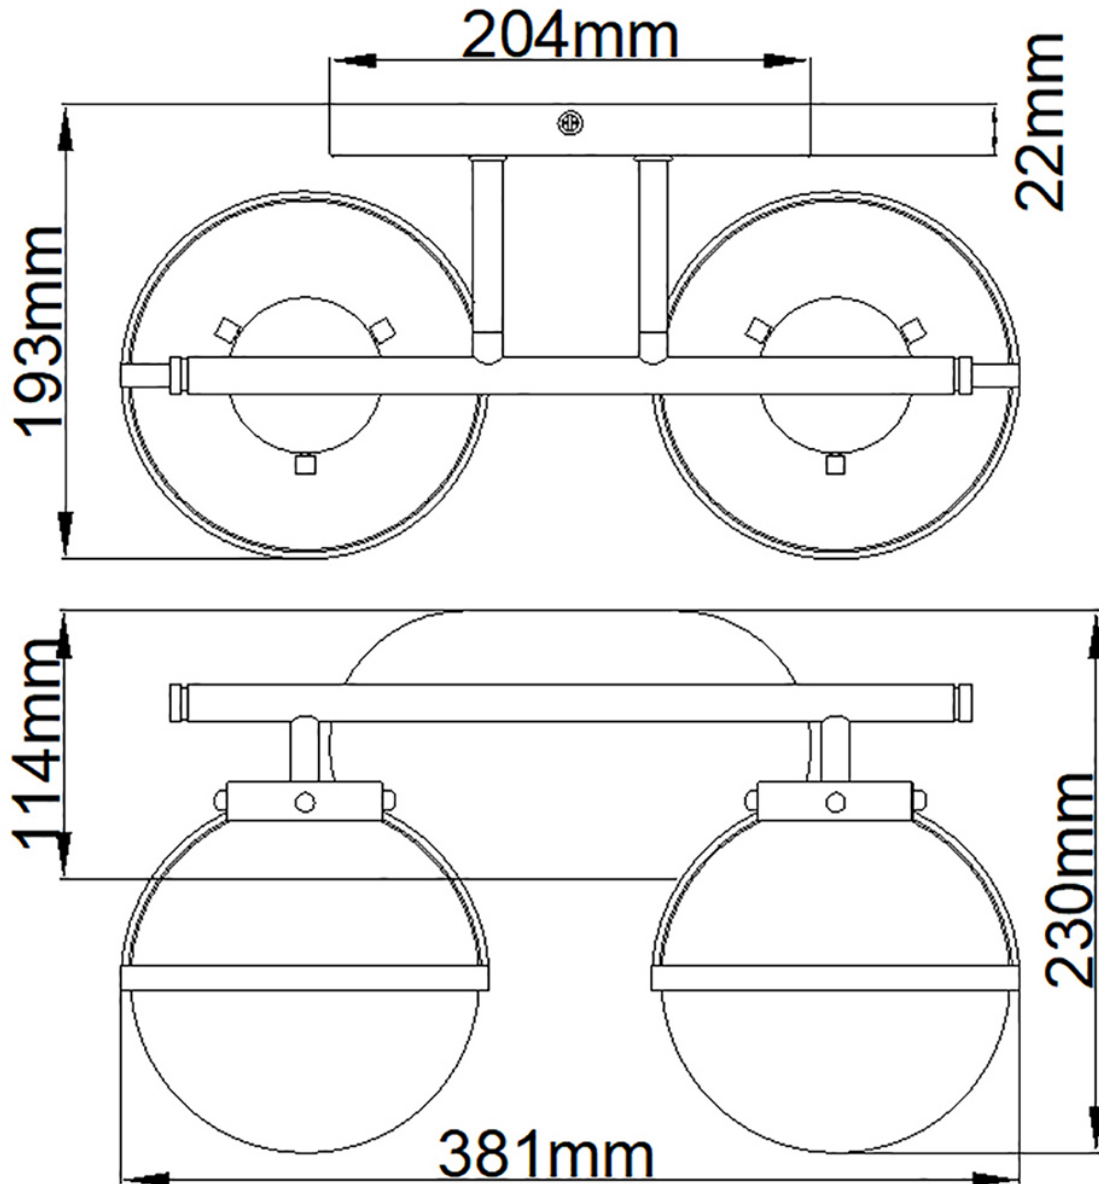

Hinkley Lighting - Hollis - HK-HOLLIS2-O-HB-BATH - Heritage Brass Opal Glass 2 Light IP44 Bathroom Wall Light

CONTACT