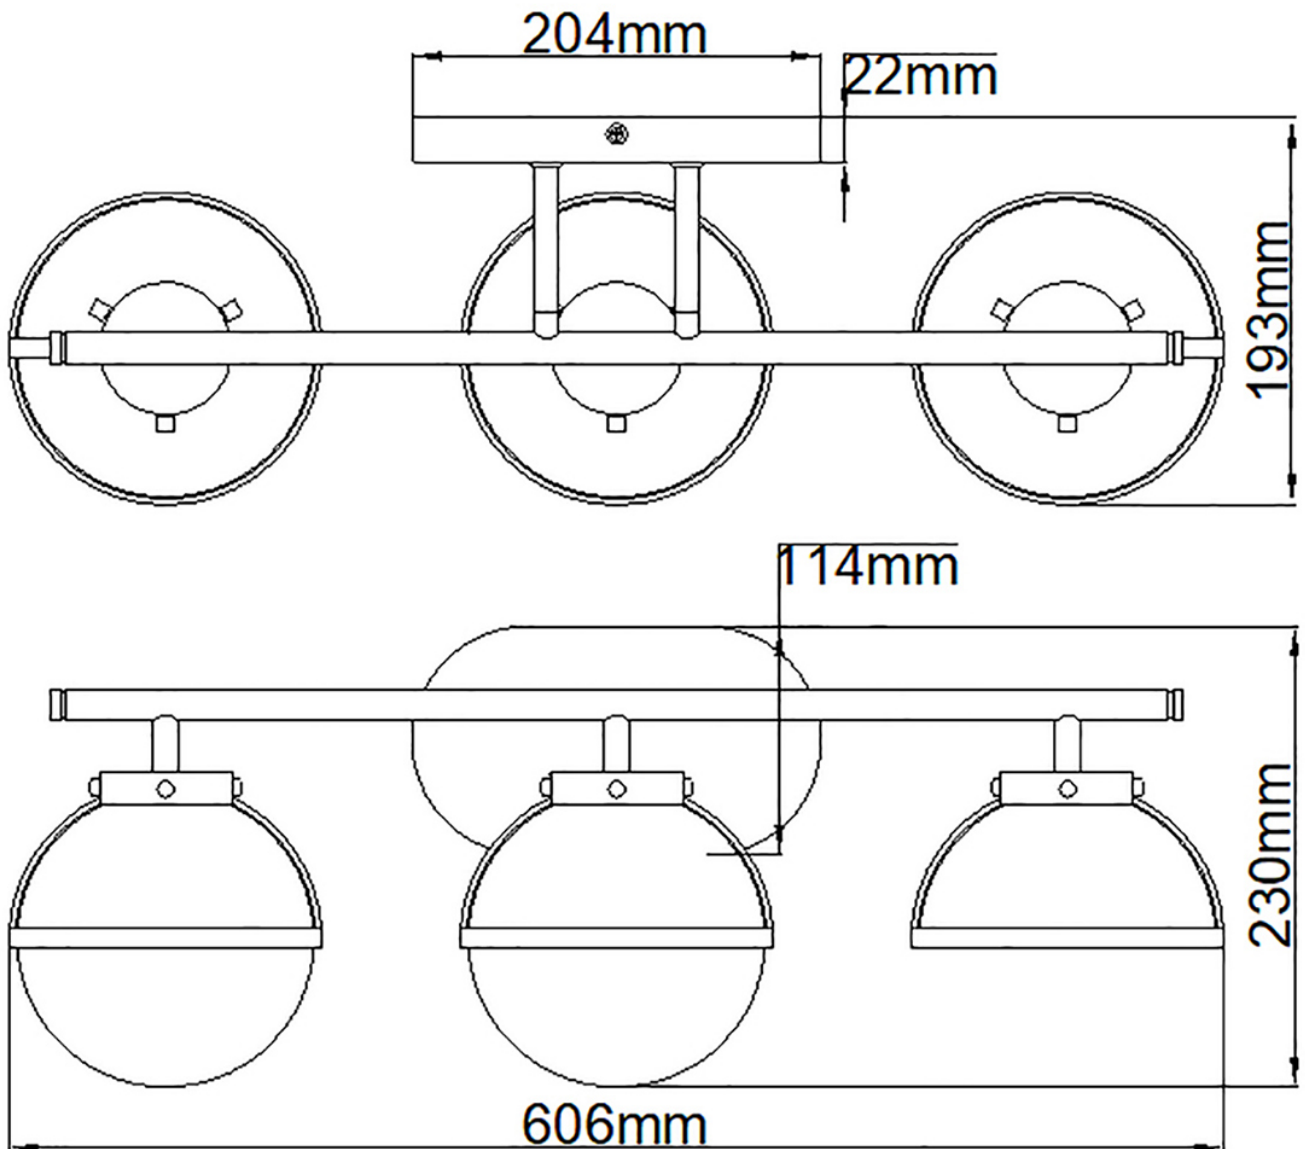

Hinkley Lighting - Hollis - HK-HOLLIS3-C-BK-BATH - Black Clear Seeded Glass 3 Light IP44 Bathroom Wall Light

CONTACT