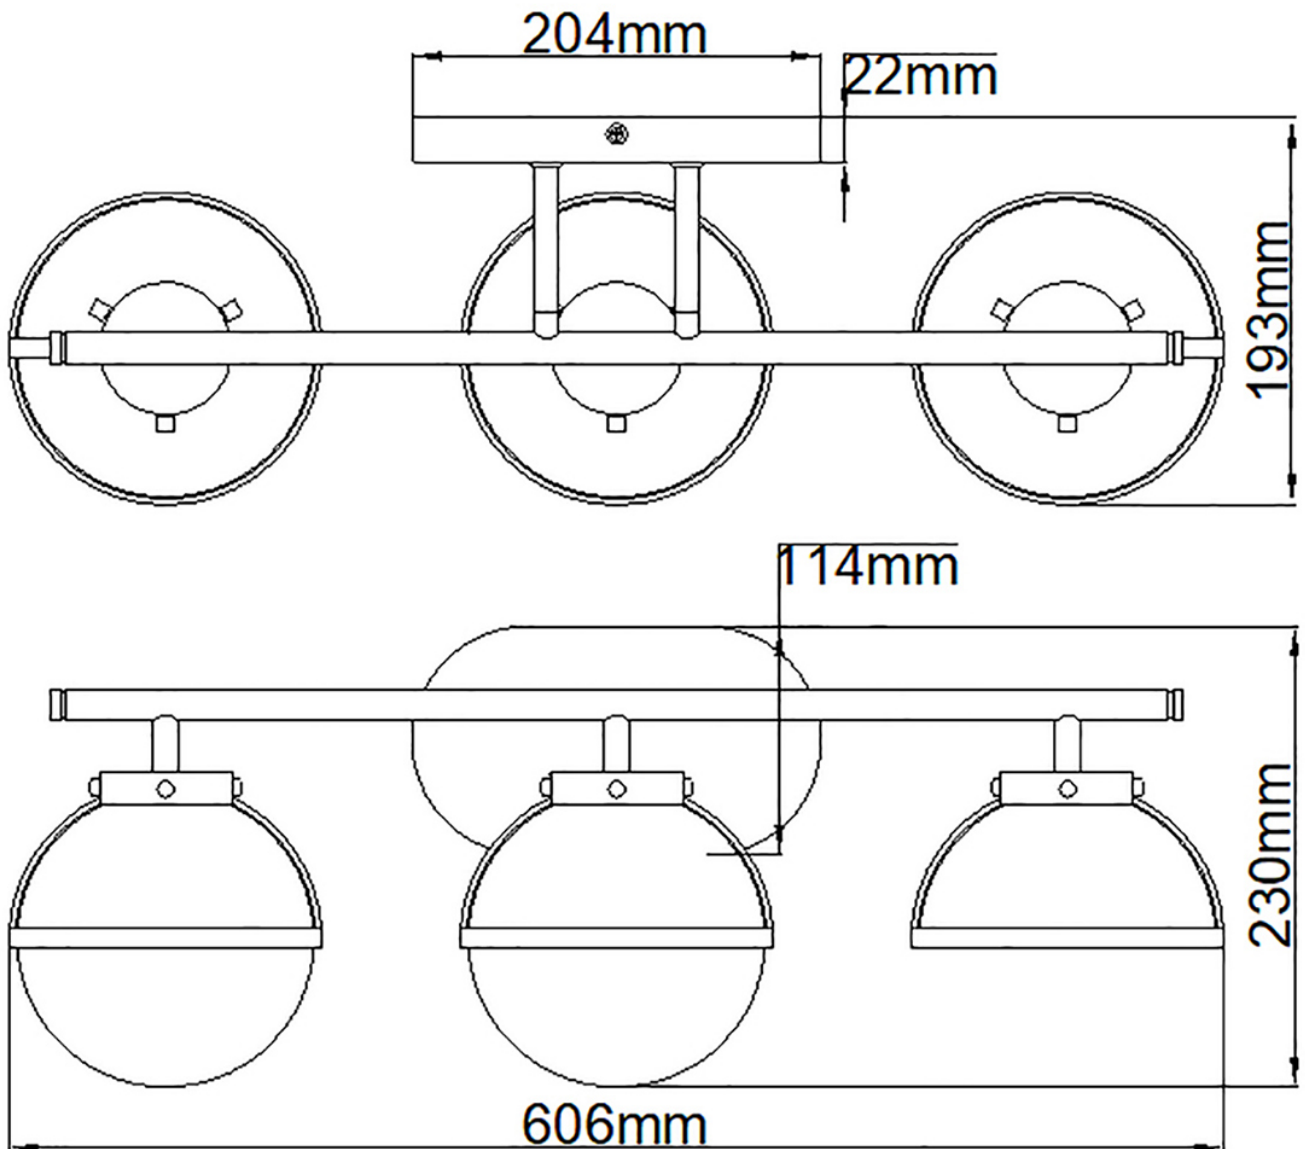

Hinkley Lighting - Hollis - HK-HOLLIS3-C-HB-BATH - Heritage Brass Clear Seeded Glass 3 Light IP44 Bathroom Wall Light

CONTACT