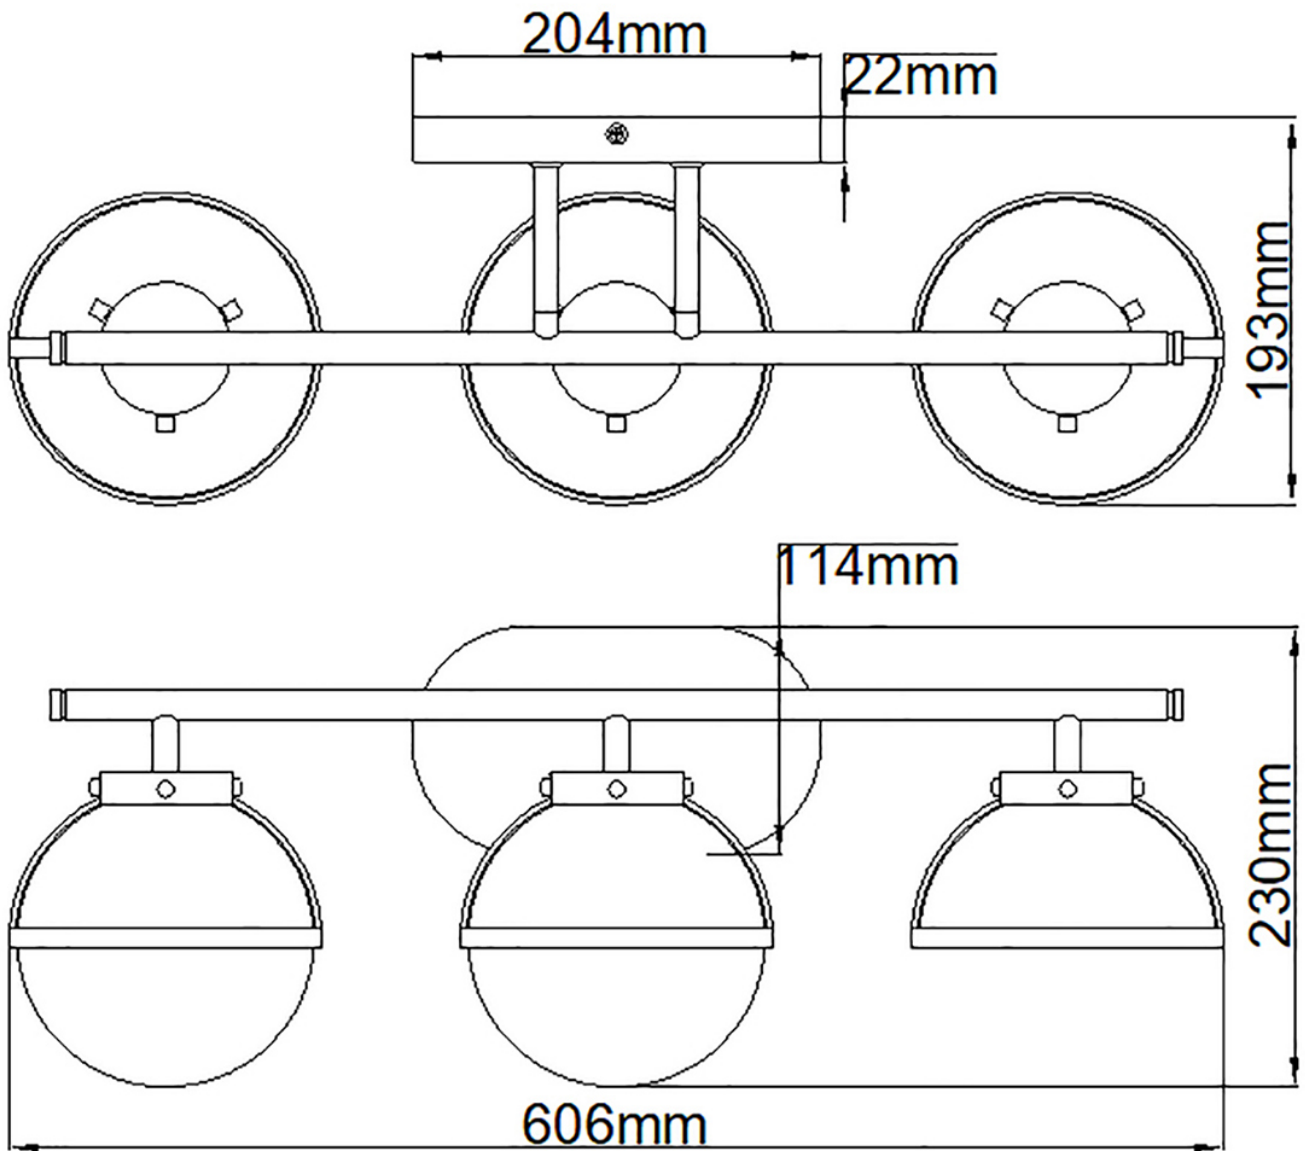

Hinkley Lighting - Hollis - HK-HOLLIS3-O-BK-BATH - Black Opal Glass 3 Light IP44 Bathroom Wall Light

CONTACT