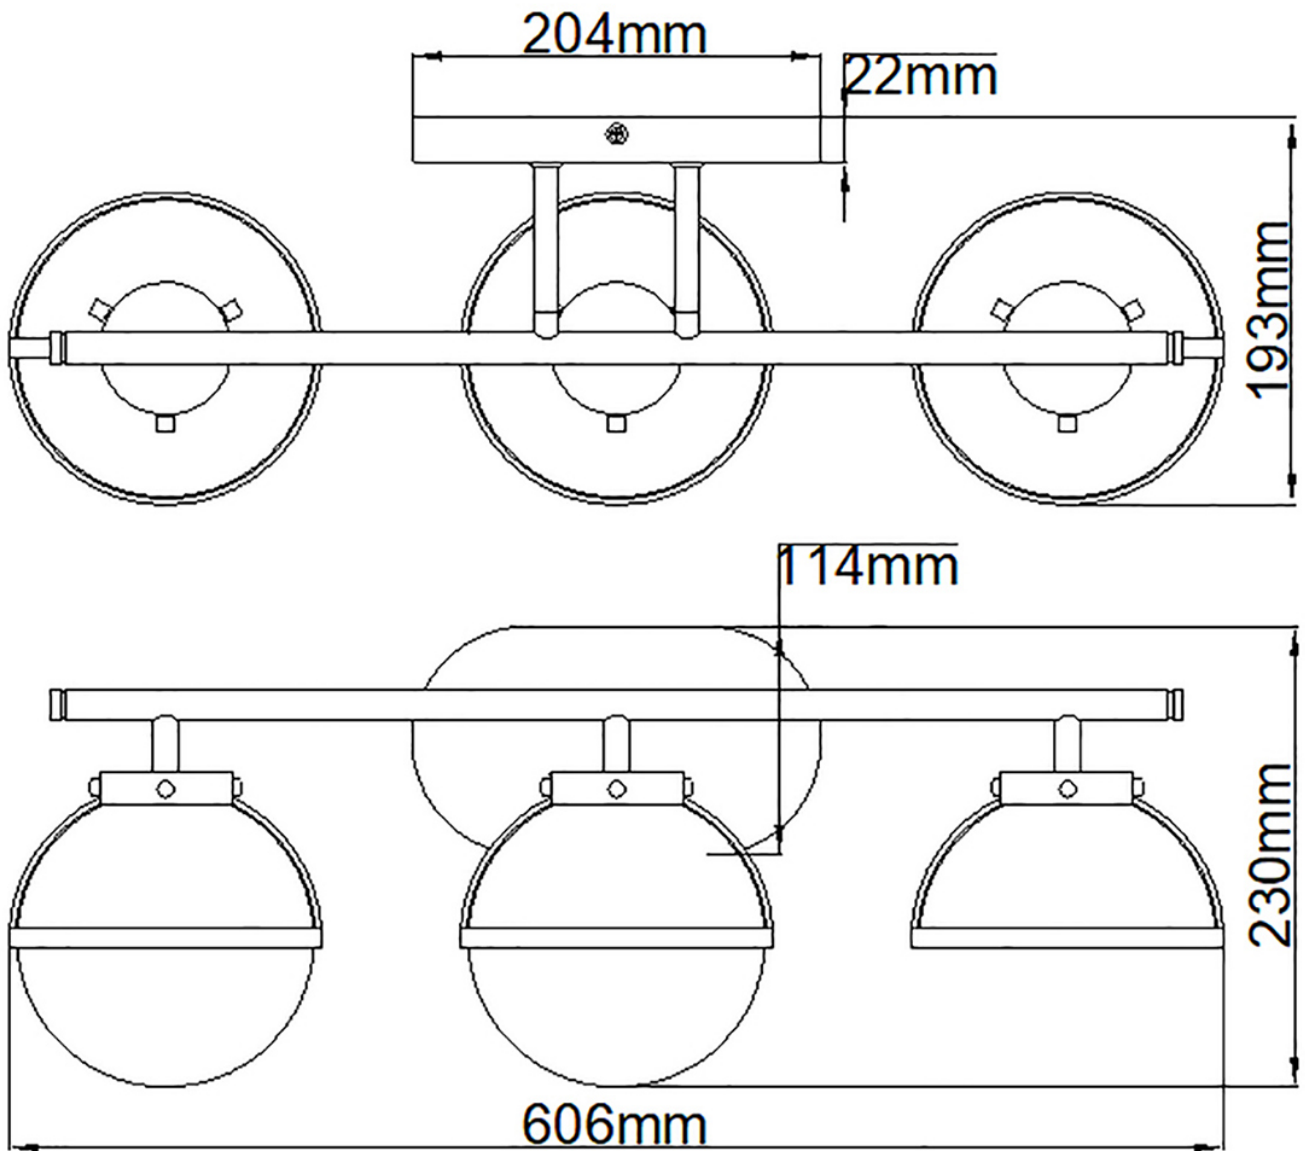

Hinkley Lighting - Hollis - HK-HOLLIS3-O-HB-BATH - Heritage Brass Opal Glass 3 Light IP44 Bathroom Wall Light

**CONTACT**