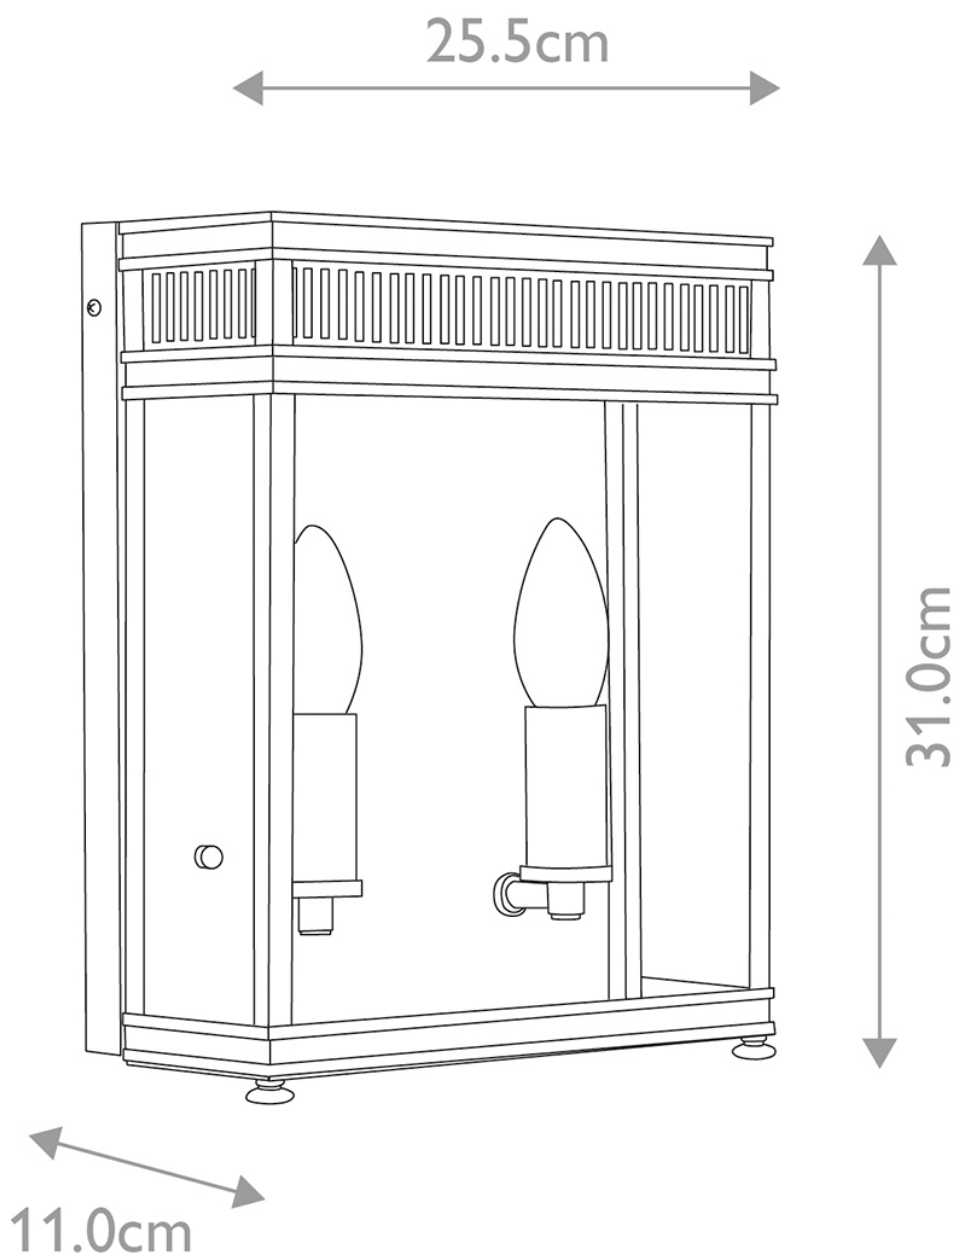

Elstead Lighting - Holborn - HL7-M-BB - Brushed Brass Clear Glass 2 Light IP44 Outdoor Half Lantern Wall Light

CONTACT