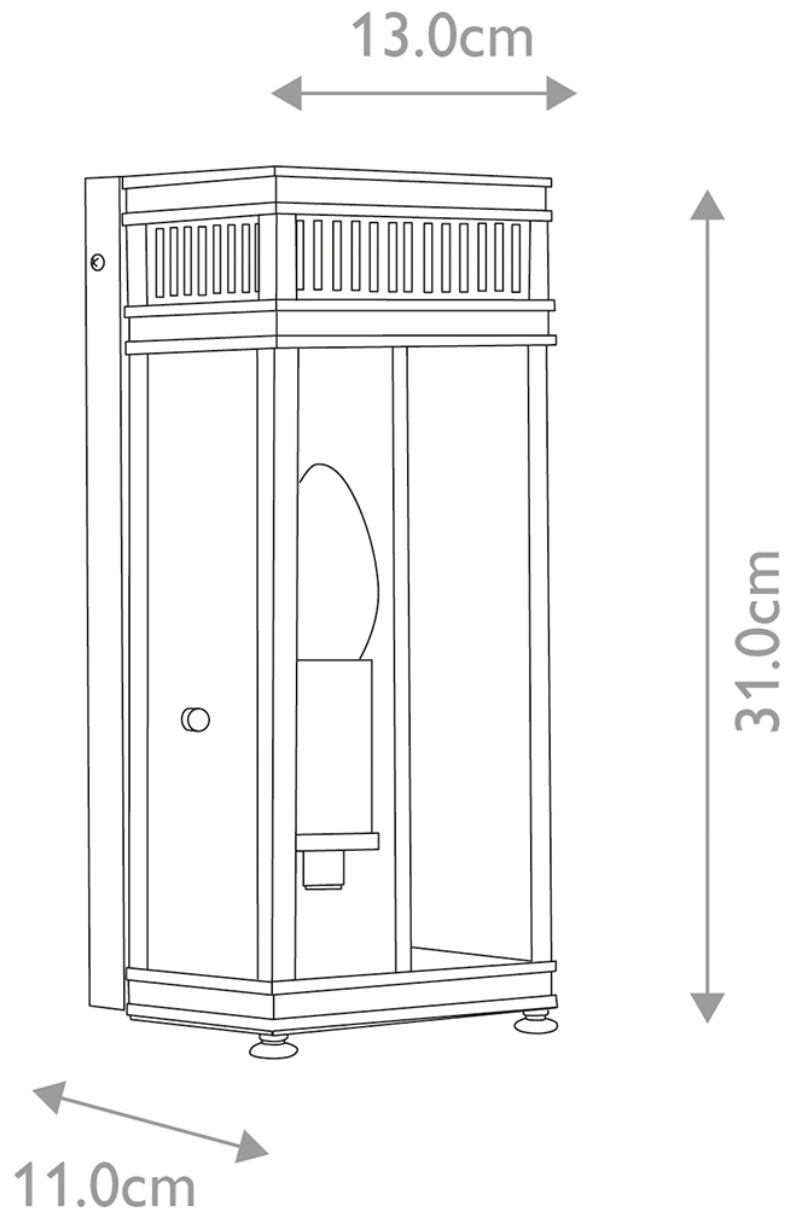

Elstead Lighting - Holborn - HL7-S-BB - Brushed Brass Clear Glass IP44 Outdoor Half Lantern Wall Light

CONTACT