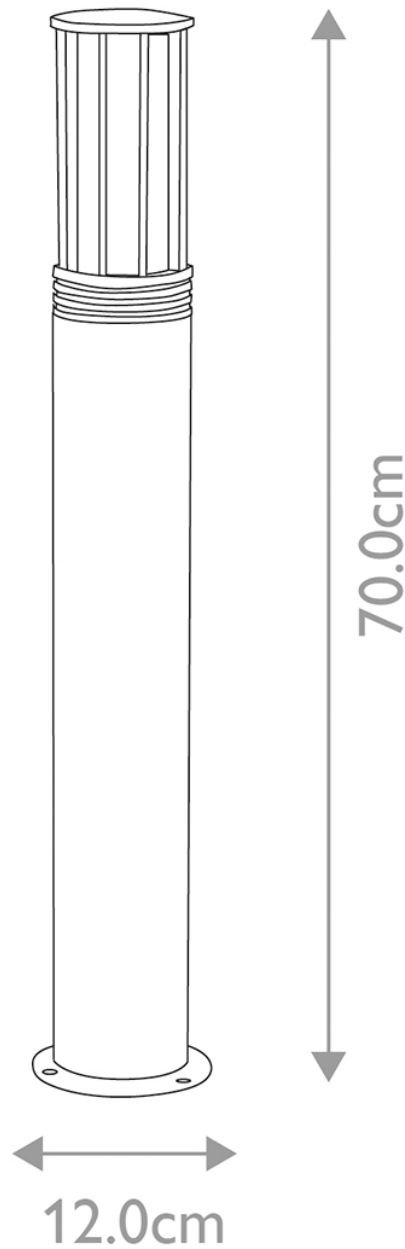

Elstead Lighting - Hornsea - HORNSEA-B-SS - Marine Grade Stainless Steel Teak Wood IP55 Outdoor Post Light

CONTACT