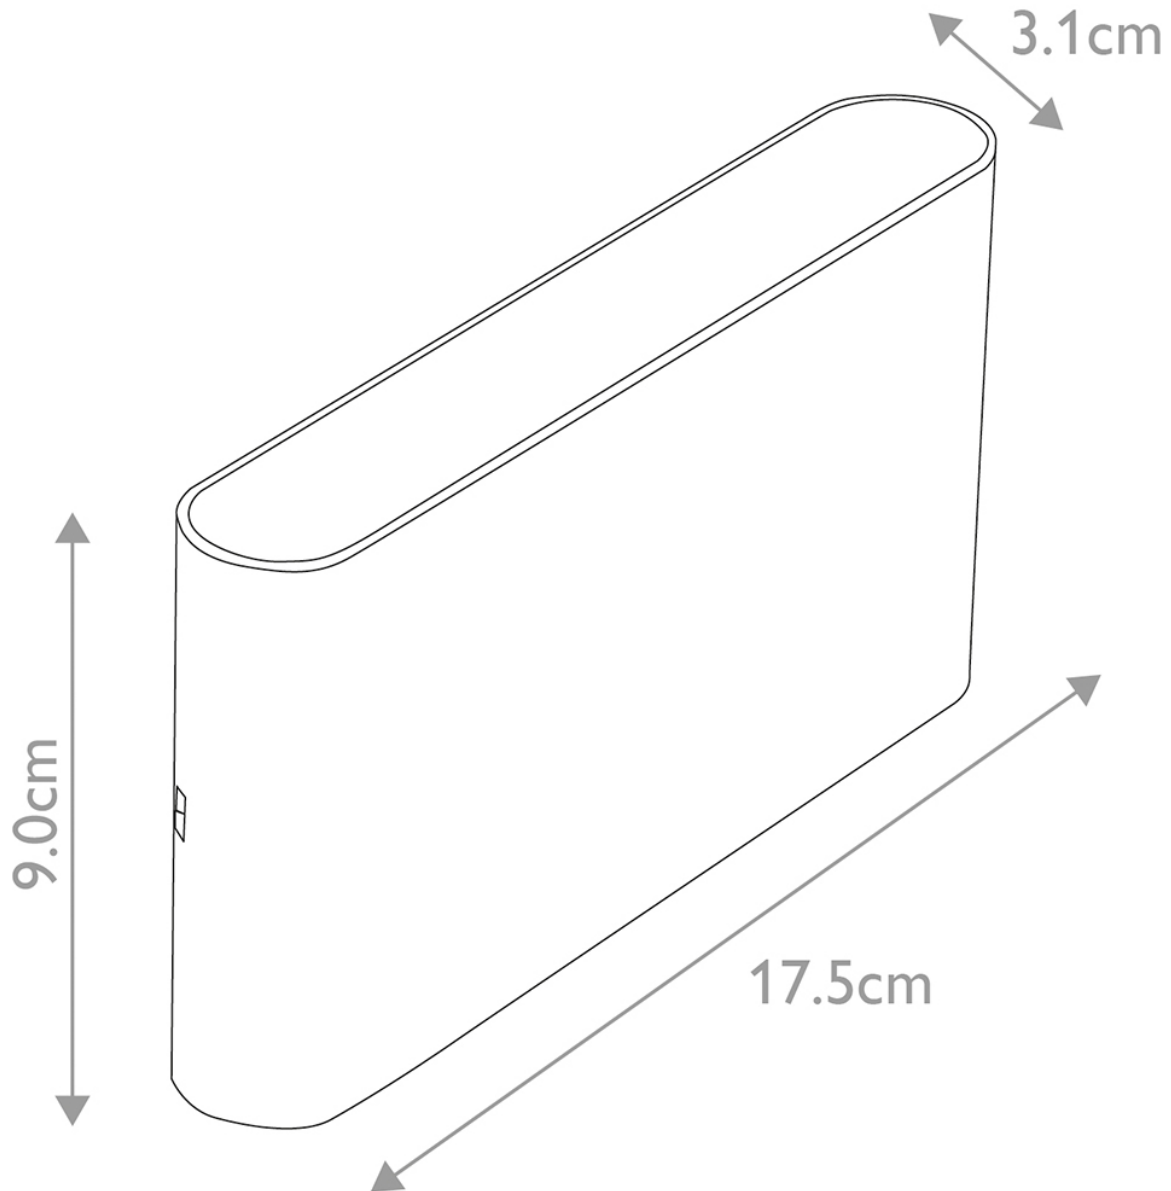

Elstead Lighting - Jens - JENS-M-C3 - LED Black Clear IP65 Outdoor Wall Washer Light

**CONTACT**