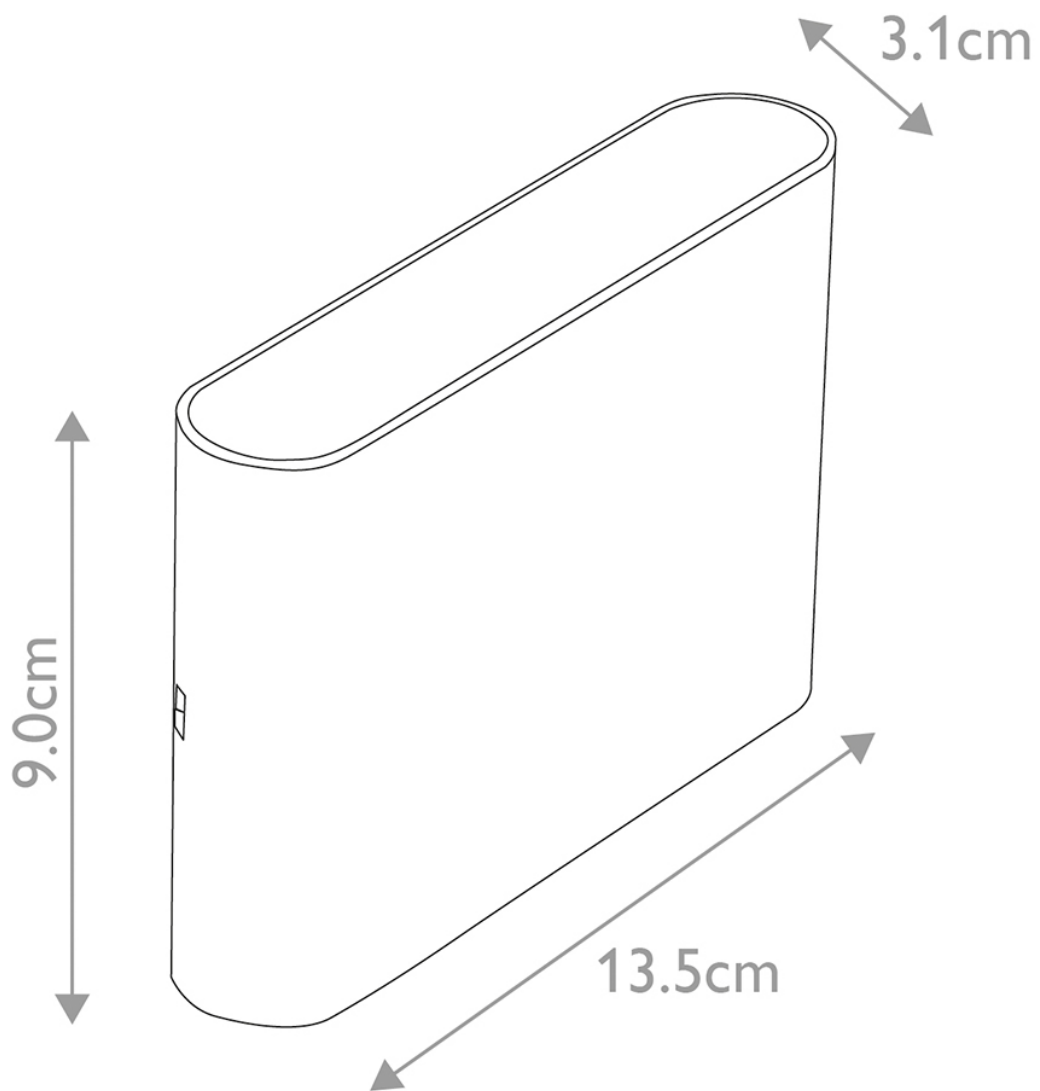

Elstead Lighting - Jens - JENS-S-C3 - LED Black Clear IP65 Outdoor Wall Washer Light

CONTACT