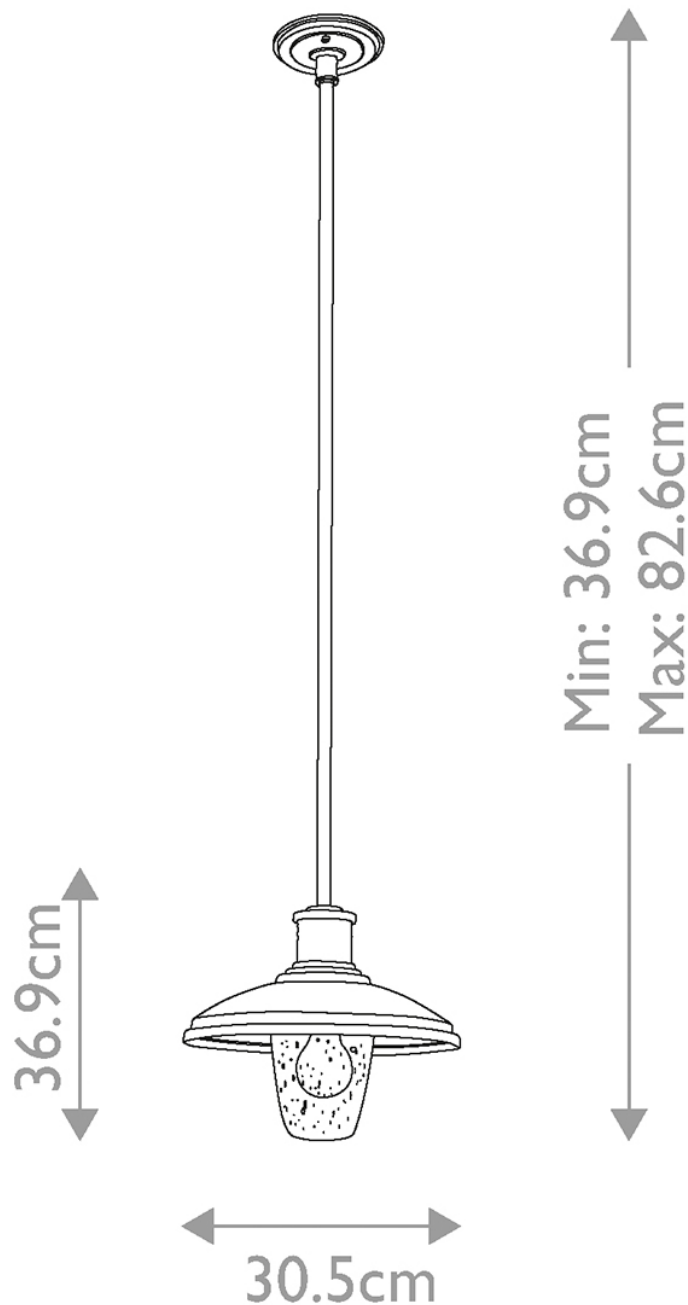

Kichler Lighting - Allenbury - KL-ALLENBURY-P-M-BKT - Black Clear Glass IP44 Outdoor Ceiling Pendant Light

CONTACT