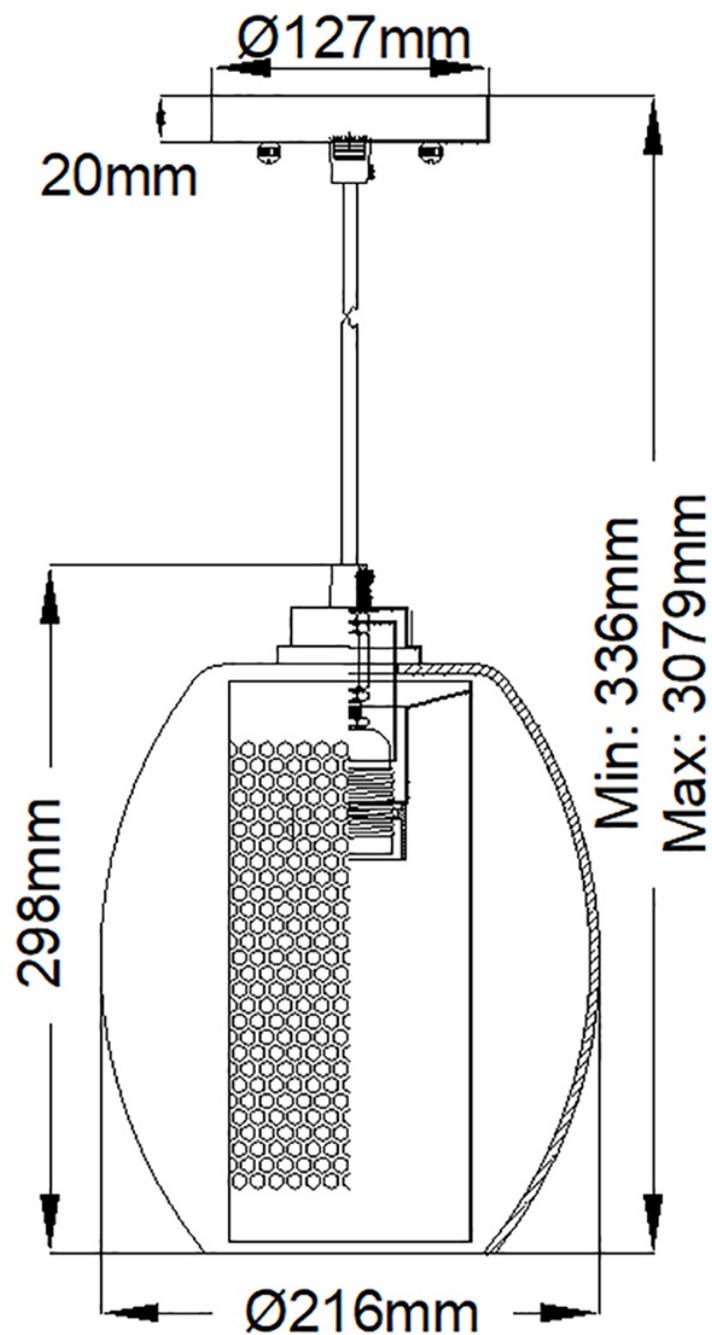

Kichler Lighting - Asher - KL-ASHER-MP-AP - Antique Pewter Clear Glass Ceiling Pendant Light