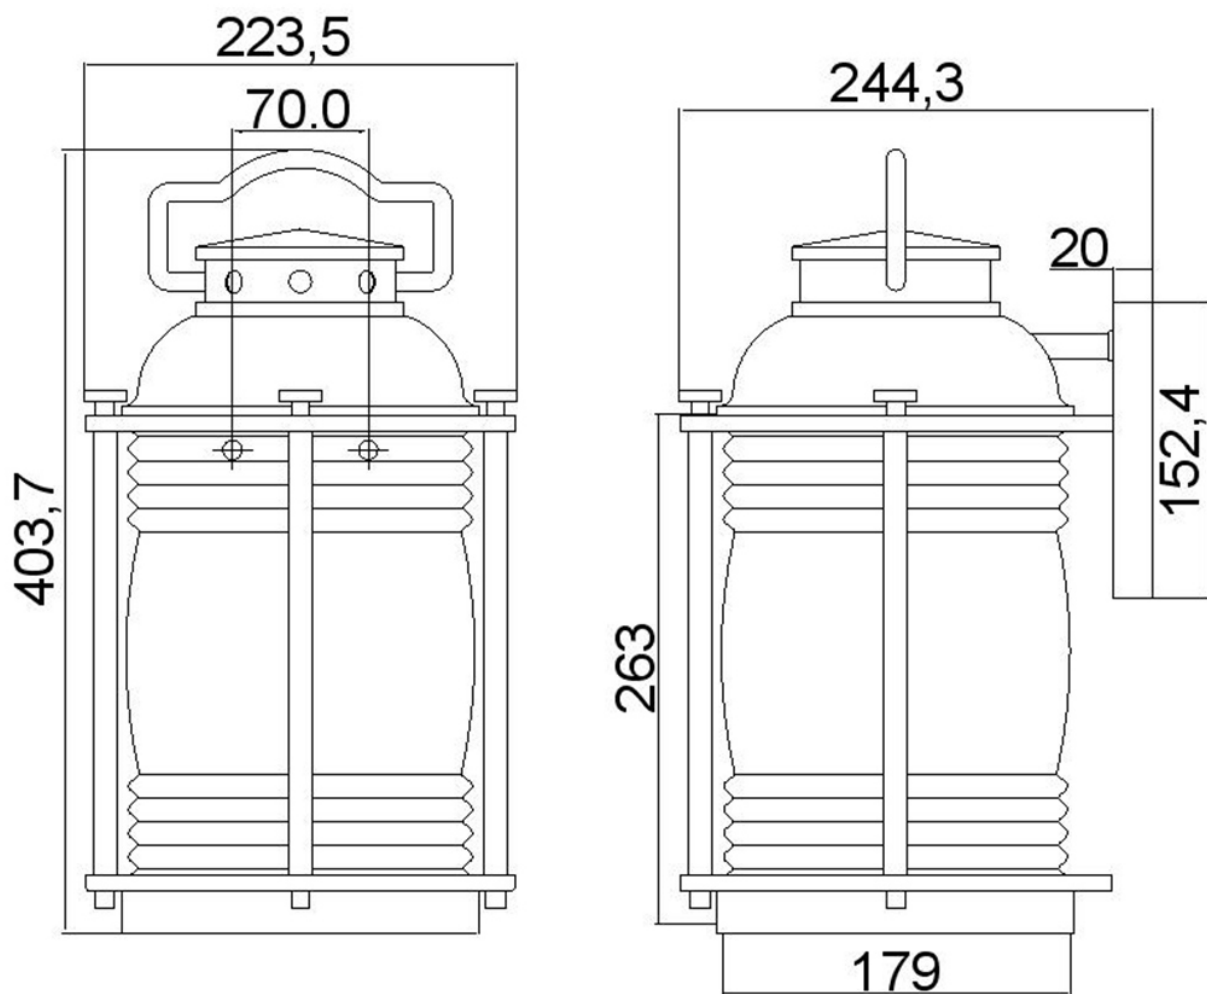

Kichler Lighting - Ashland Bay - KL-ASHLANDBAY2-L-BU - Burnished Bronze Clear Seeded Glass IP44 Outdoor Wall Light