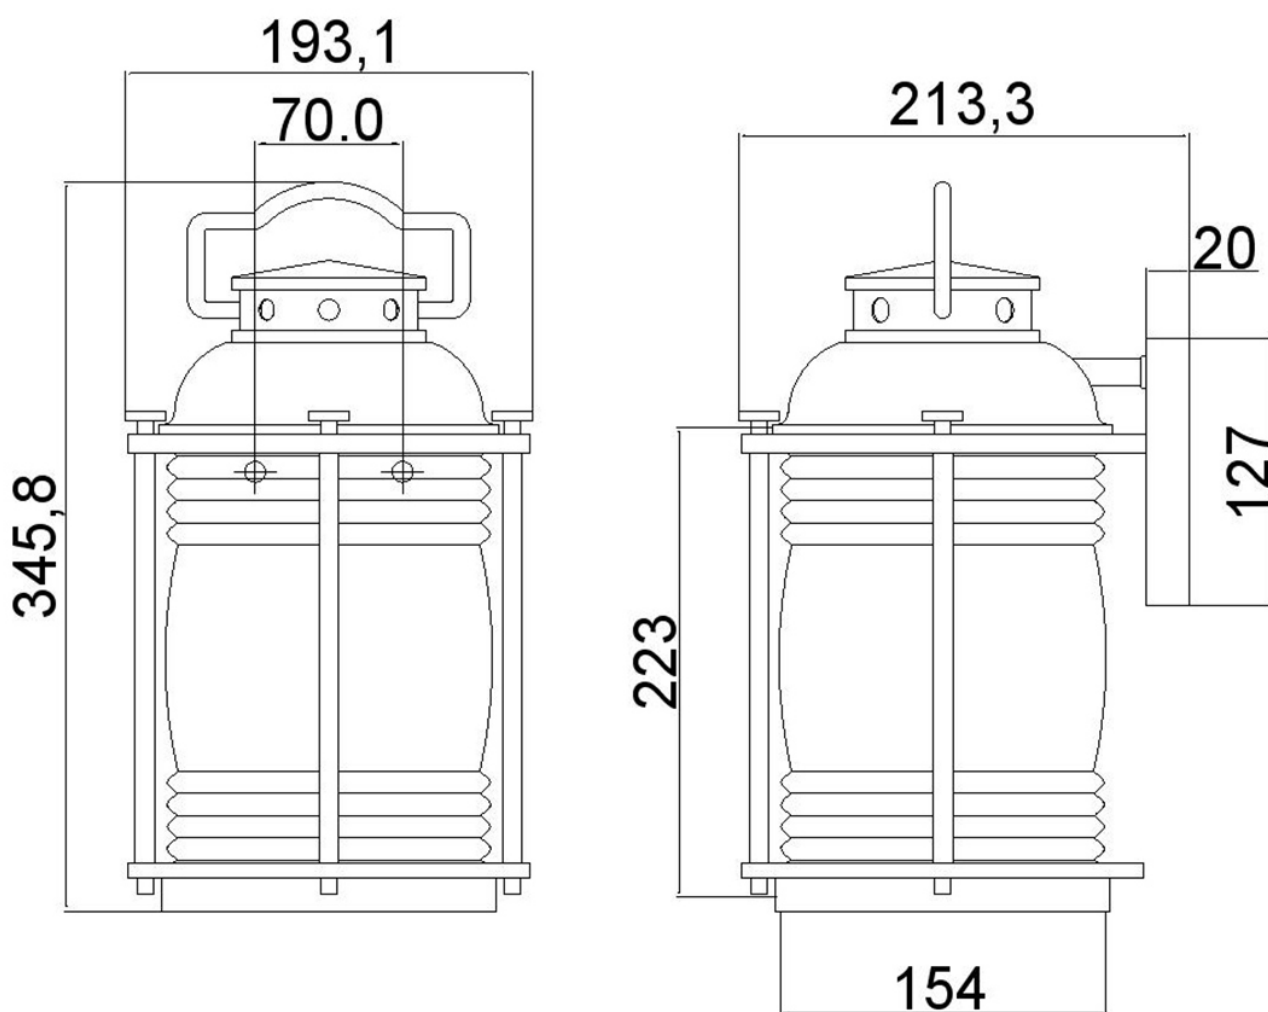

Kichler Lighting - Ashland Bay - KL-ASHLANDBAY2-M-BU - Burnished Bronze Clear Seeded Glass IP44 Outdoor Wall Light

CONTACT