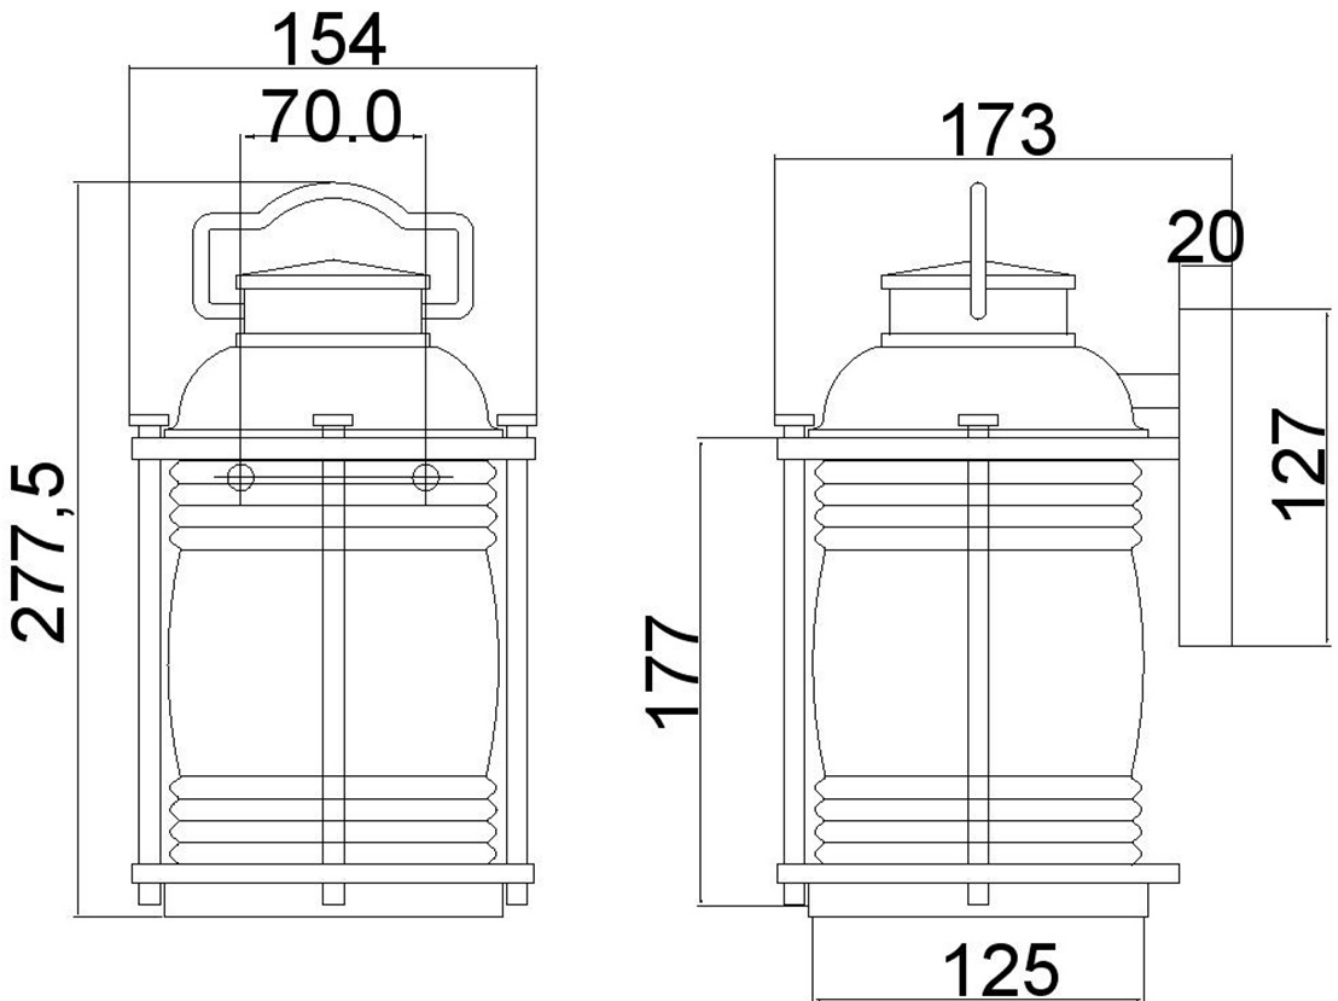

Kichler Lighting - Ashland Bay - KL-ASHLANDBAY2-S-BU - Burnished Bronze Clear Seeded Glass IP44 Outdoor Wall Light

CONTACT