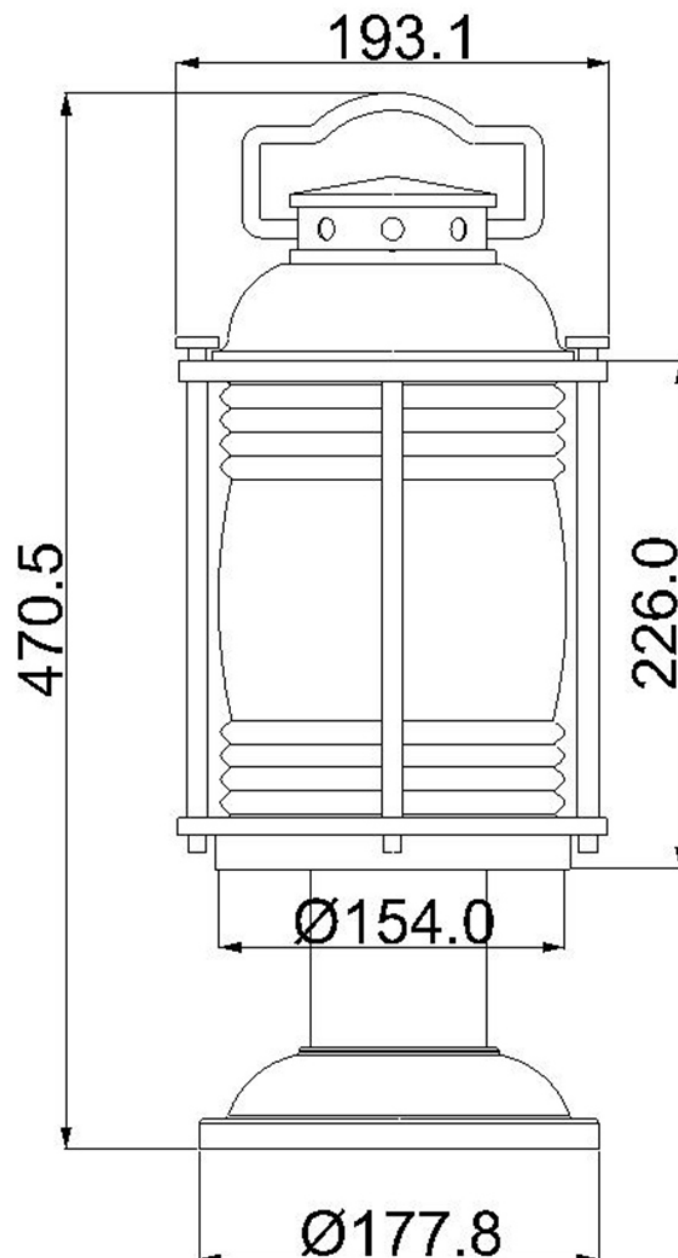

Kichler Lighting - Ashland Bay - KL-ASHLANDBAY3-M-BU - Burnished Bronze Clear Seeded Glass IP44 Outdoor Post Light

CONTACT