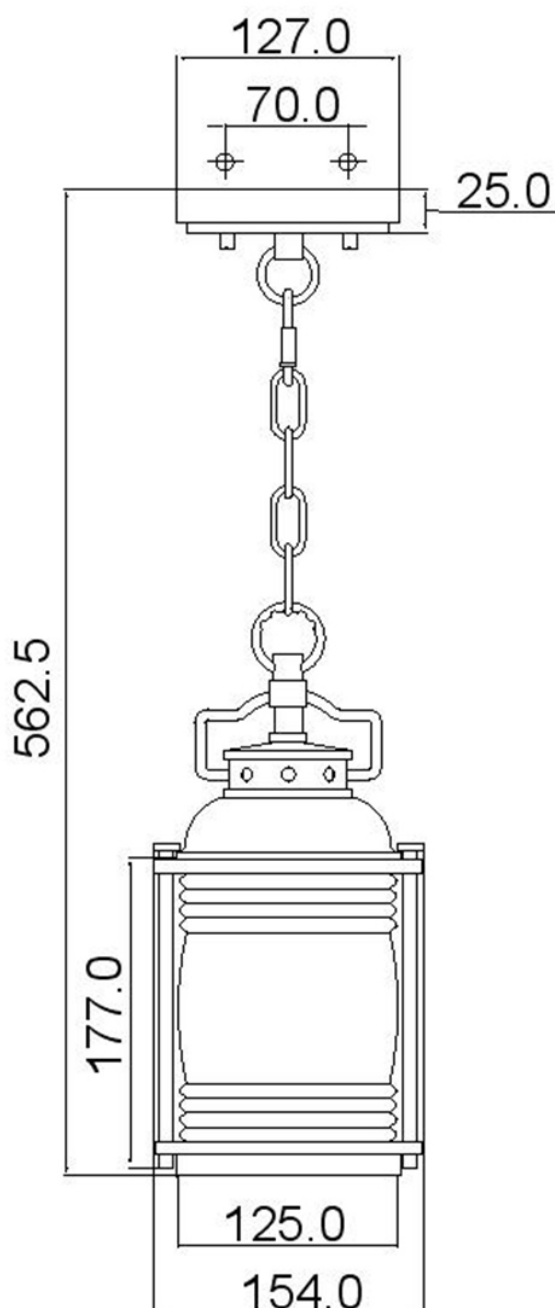

Kichler Lighting - Ashland Bay - KL-ASHLANDBAY8-S-BU - Burnished Bronze Clear Seeded Glass IP44 Outdoor Ceiling

CONTACT