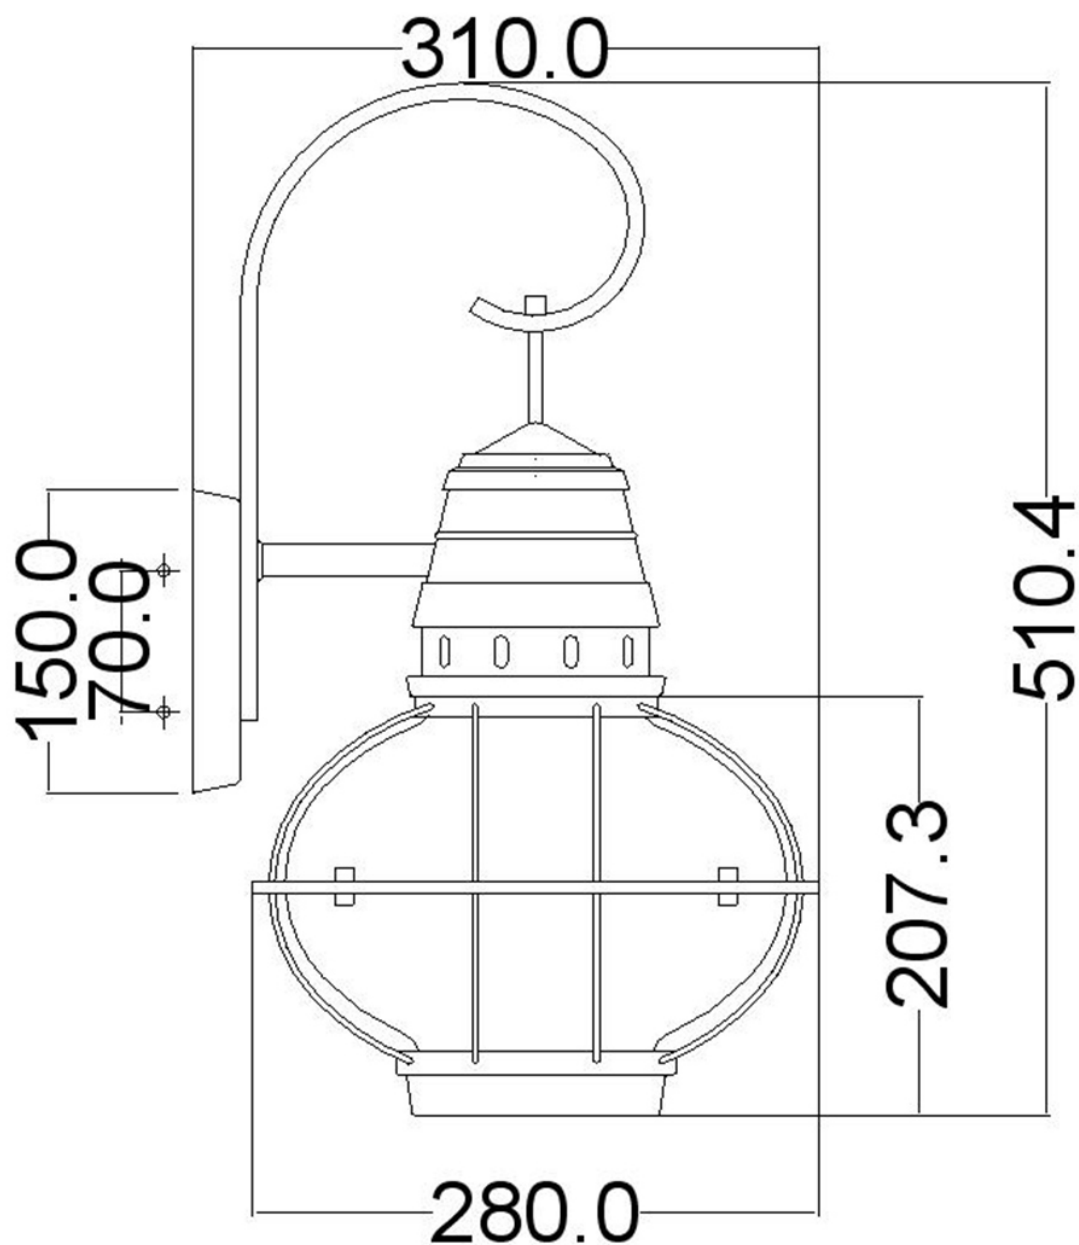

Kichler Lighting - Bridgepoint - KL-BRIDGEPOINT-L-NBR - Natural Brass Clear Seeded Glass IP44 Outdoor Wall Light

CONTACT