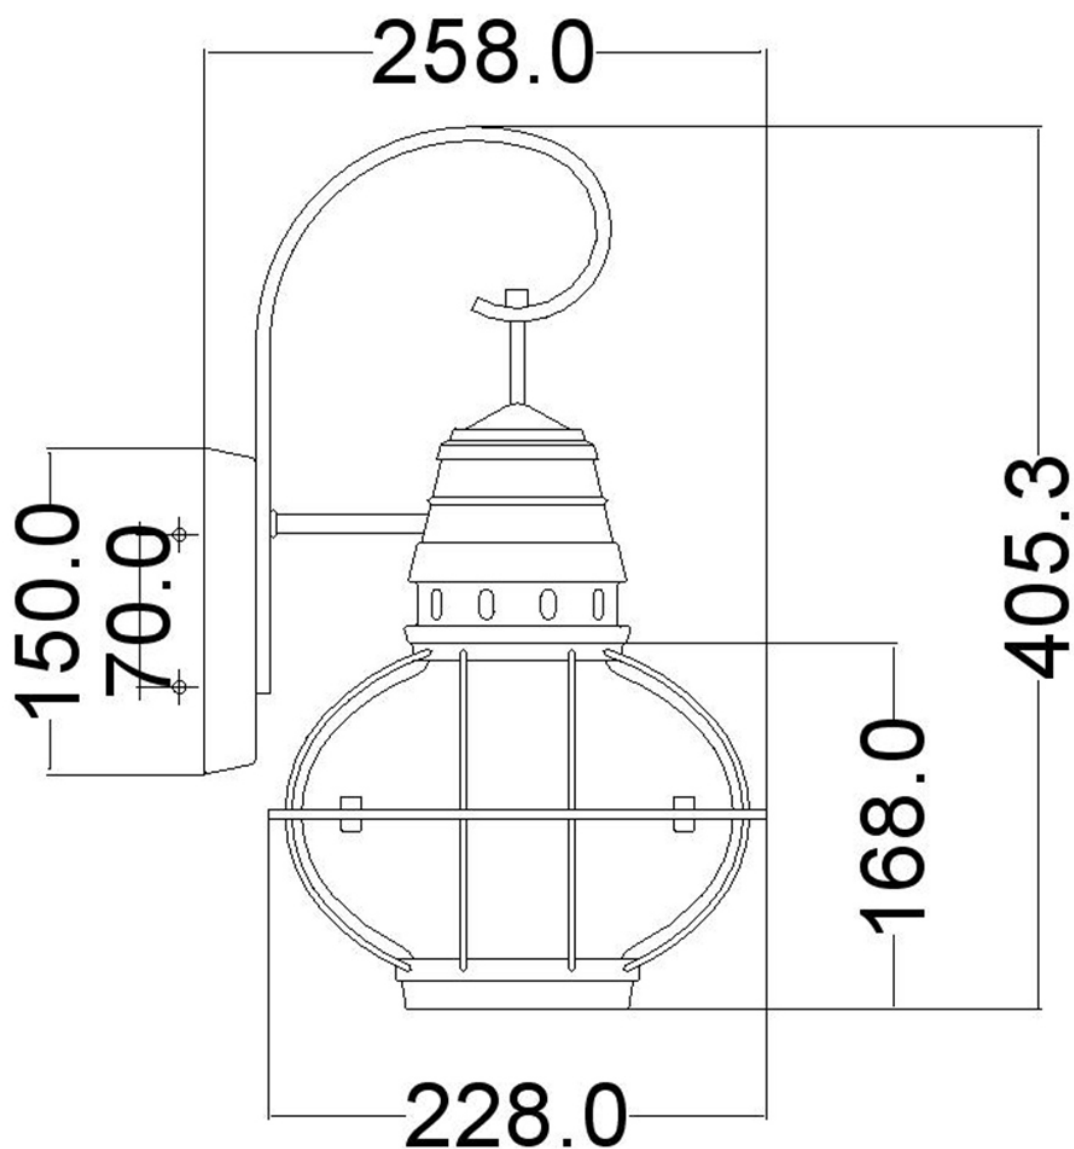

Kichler Lighting - Bridgepoint - KL-BRIDGEPOINT-M-NBR - Natural Brass Clear Seeded Glass IP44 Outdoor Wall Light

CONTACT