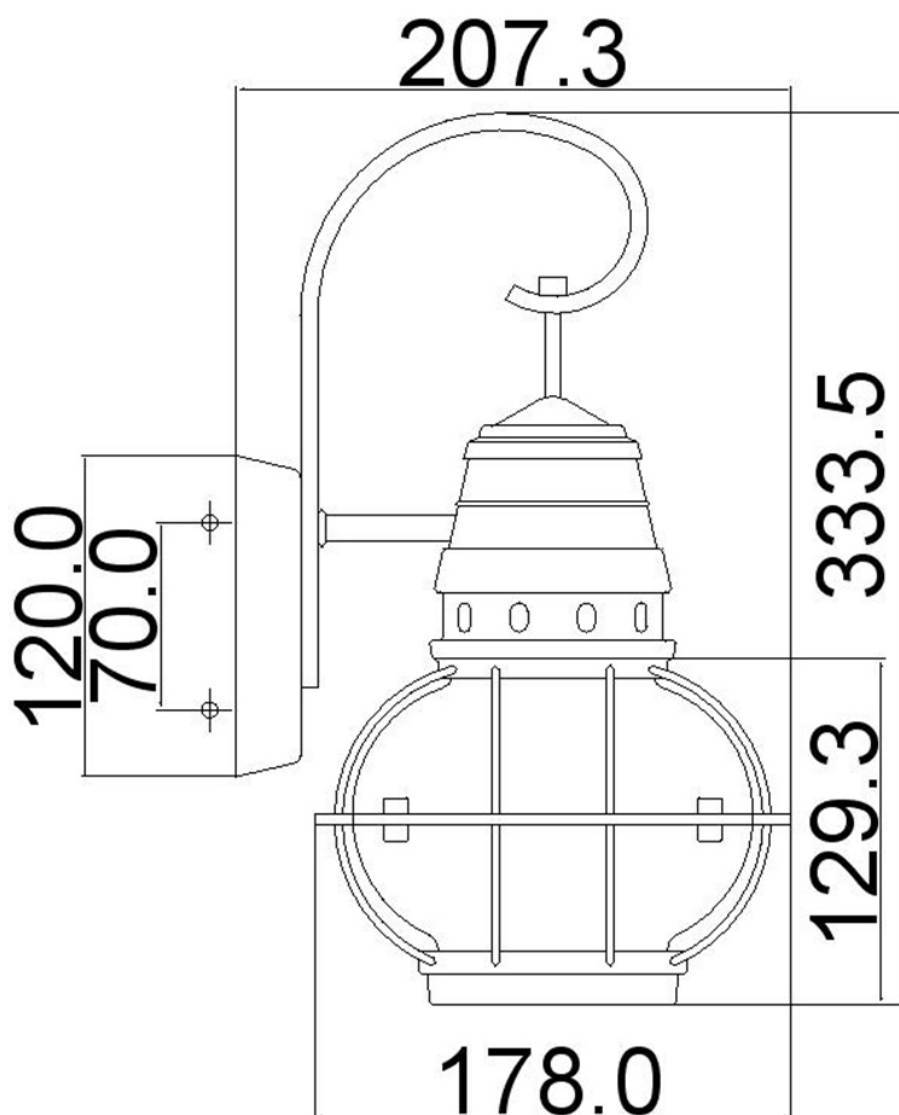

Kichler Lighting - Bridgepoint - KL-BRIDGEPOINT-S-NBR - Natural Brass Clear Seeded Glass IP44 Outdoor Wall Light

CONTACT