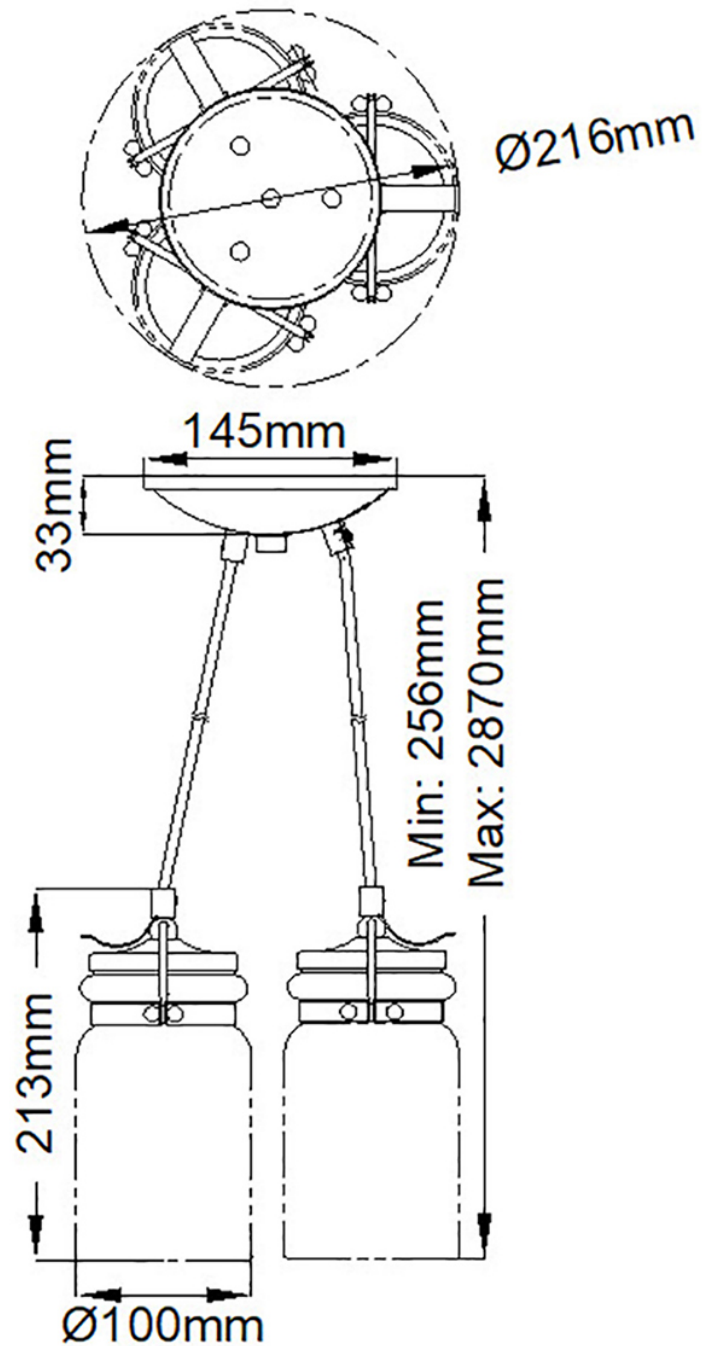

Kichler Lighting - Brinley - KL-BRINLEY3-BB - Brushed Brass Clear Glass 3 Light Ceiling Pendant Light

CONTACT