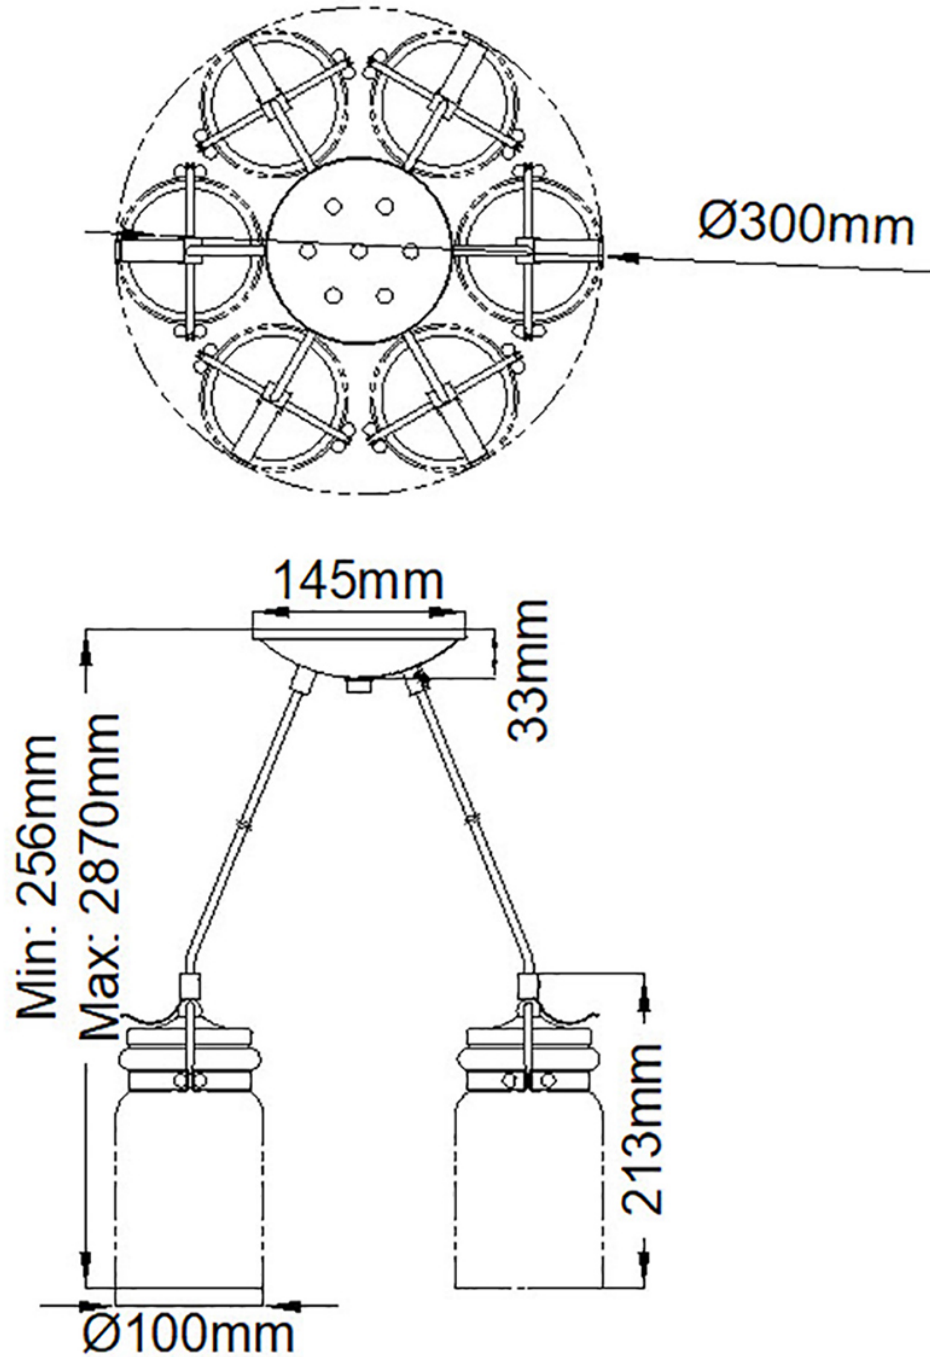

**Kichler Lighting - Brinley - KL-BRINLEY6-BB - Brushed Brass Clear Glass 6 Light Ceiling Pendant Light****CONTACT**