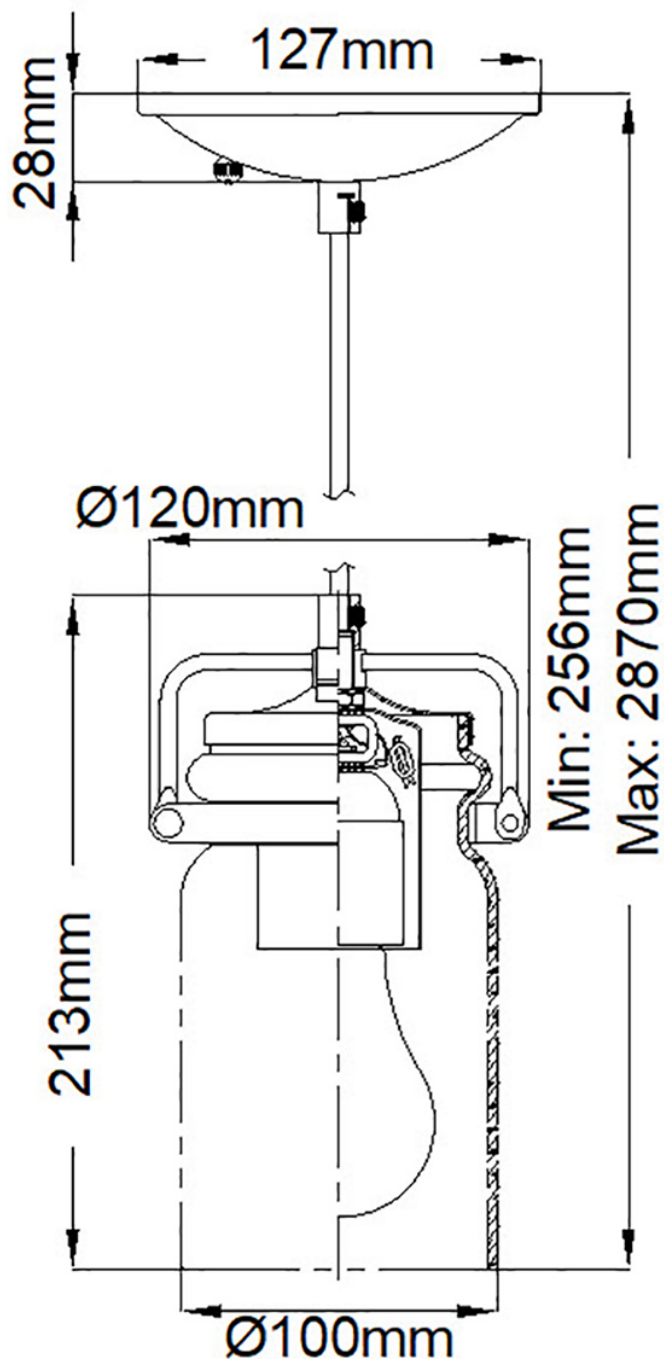

Kichler Lighting - Brinley - KL-BRINLEY-MP-BB - Brushed Brass Clear Glass Ceiling Pendant Light

CONTACT