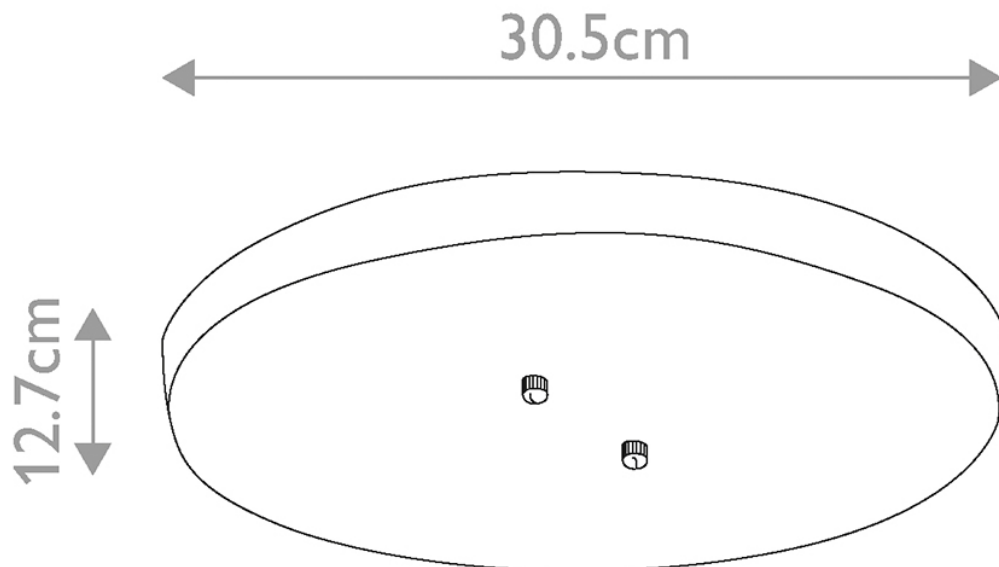

Kichler Lighting - Ceiling Pan - KL-CEILING-PAN-3C-AP - Antique Pewter 3 Light Ceiling Pendant Light

CONTACT