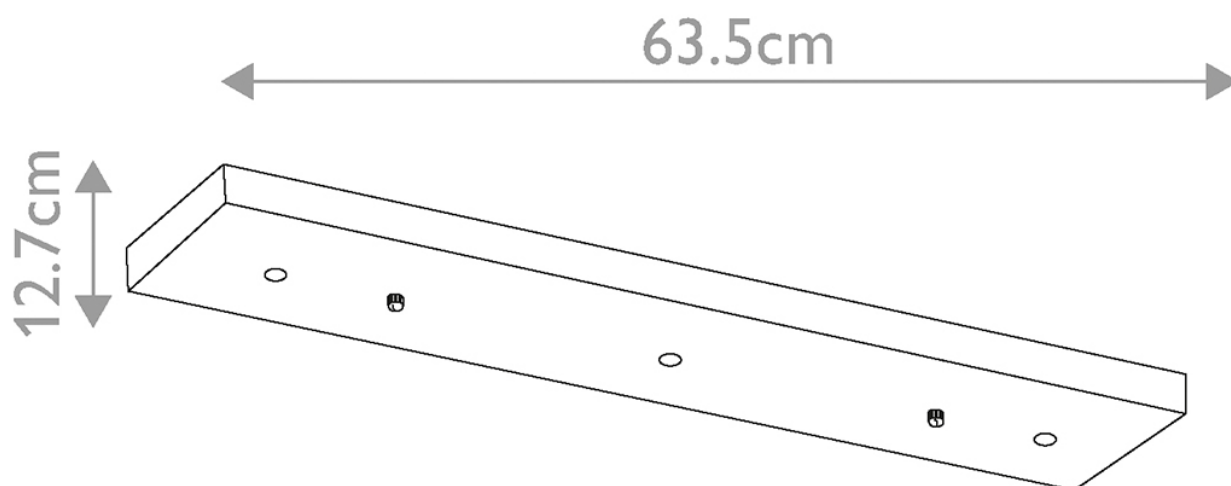

Kichler Lighting - Ceiling Pan - KL-CEILING-PAN-3R-AP - Antique Pewter 3 Light Ceiling Pendant Light

---

---

**CONTACT**