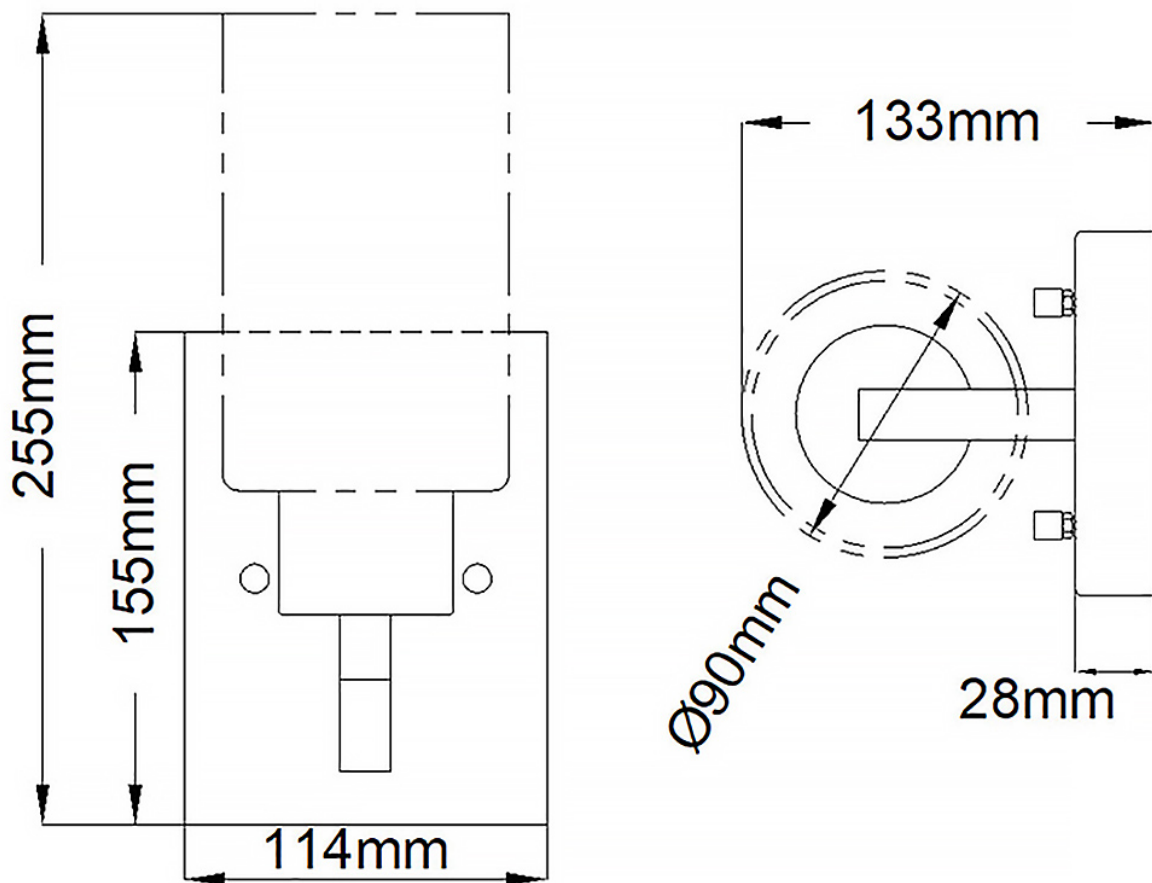

Kichler Lighting - Deryn - KL-DERYN1-NBR - Natural Brass Clear Seeded Glass Wall Light

**CONTACT**