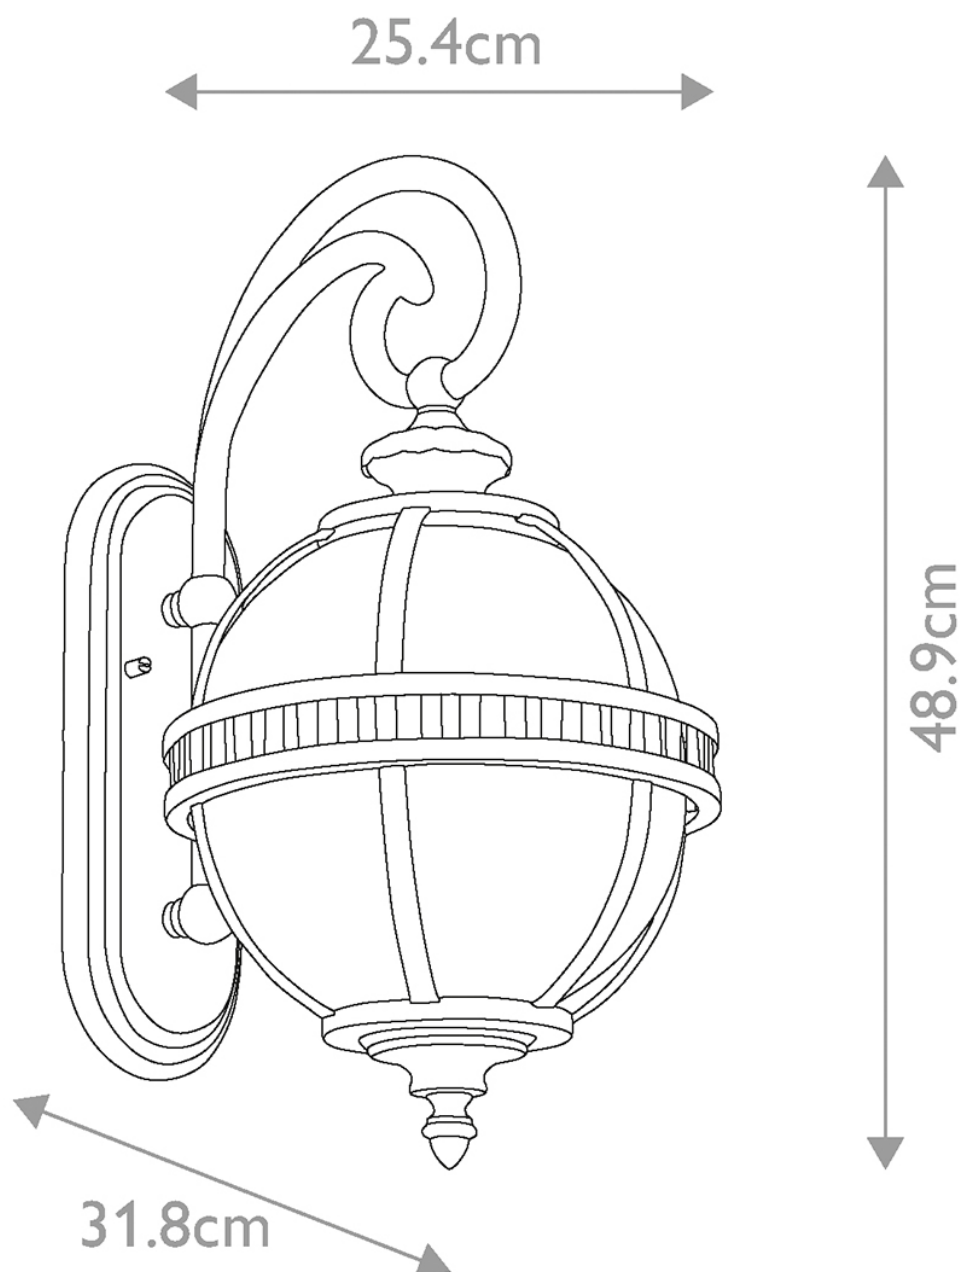

Kichler Lighting - Halleron - KL-HALLERON-2S-BU - Burnished Bronze Clear Seeded Glass 2 Light IP44 Outdoor Wall Light