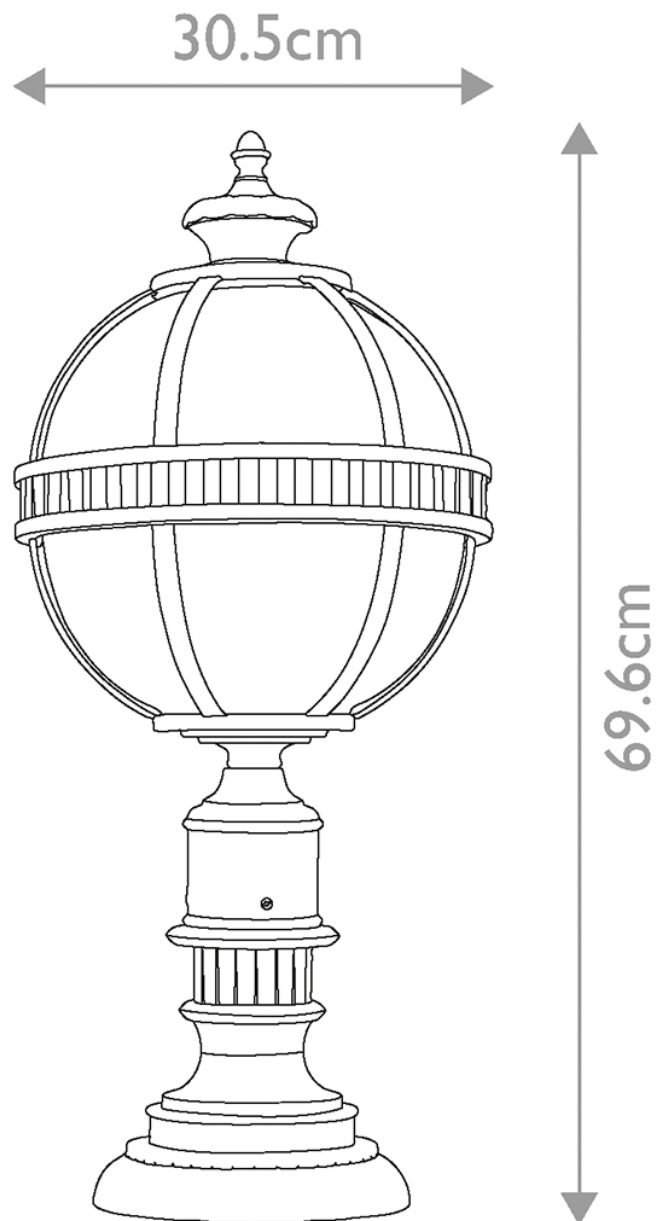

Kichler Lighting - Halleron - KL-HALLERON-3M-BU - Burnished Bronze Clear Seeded Glass 3 Light IP44 Outdoor Post Light

CONTACT