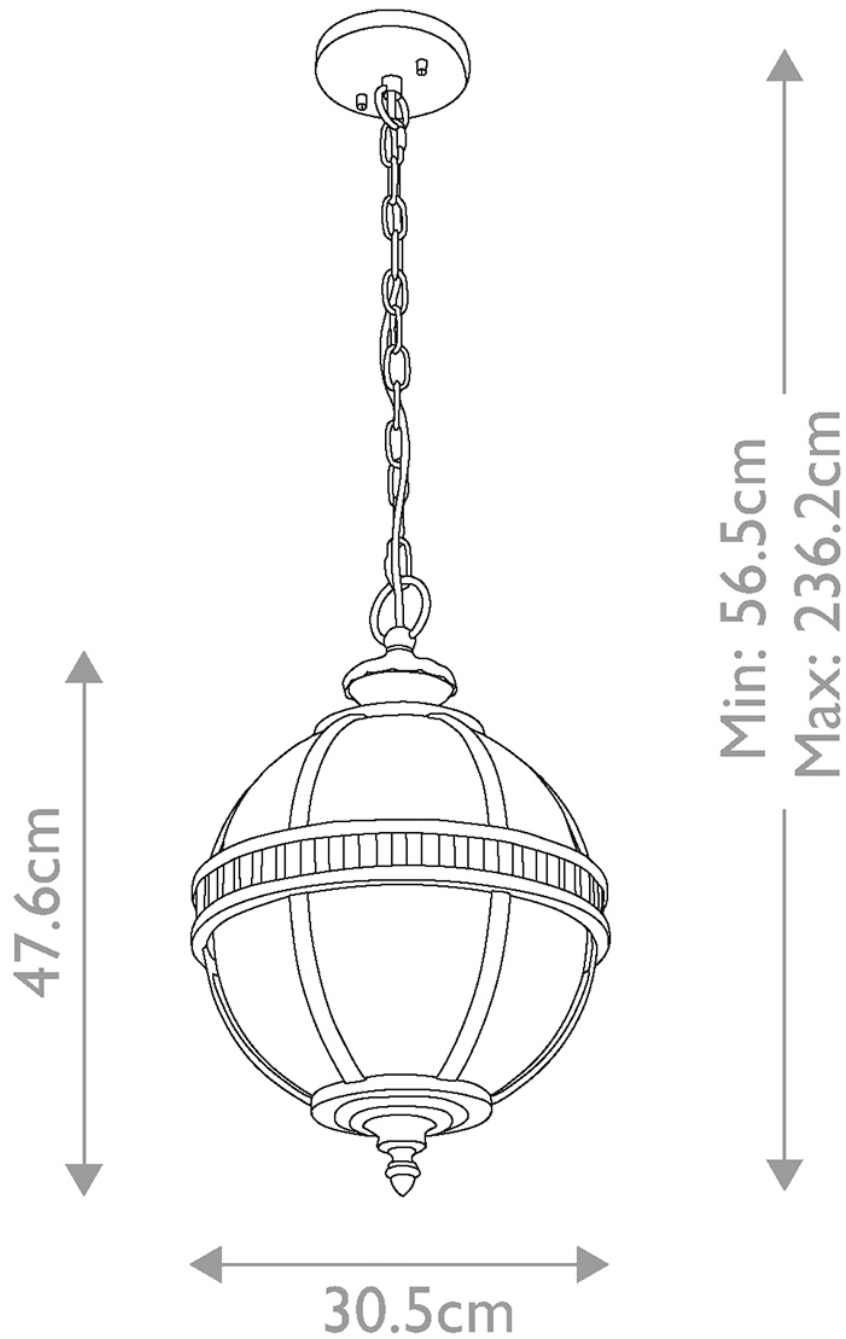

Kichler Lighting - Halleron - KL-HALLERON-8M-BU - Burnished Bronze Clear Seeded Glass 3 Light IP44 Outdoor Ceiling

CONTACT