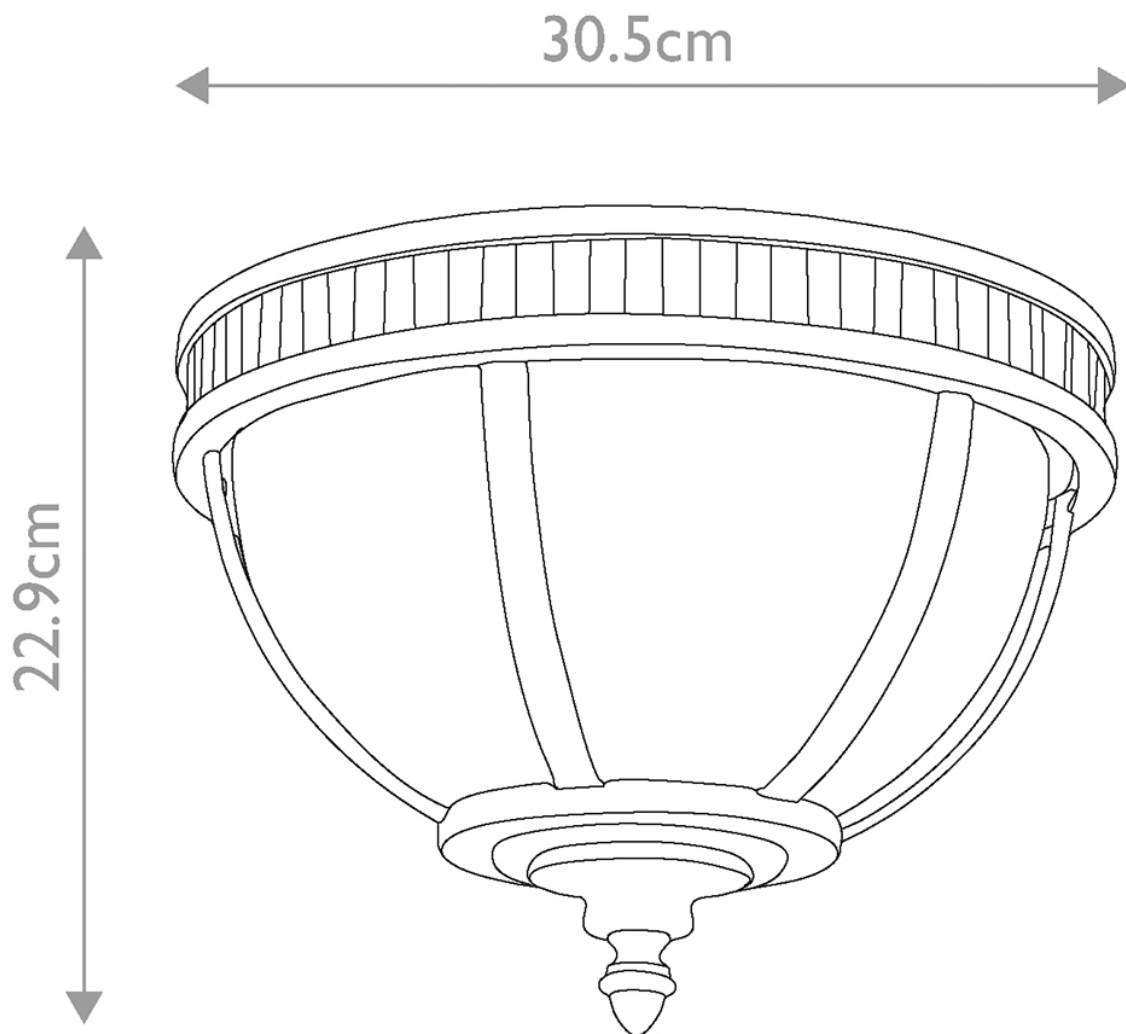

Kichler Lighting - Halleron - KL-HALLERON-F-BU - Burnished Bronze Clear Seeded Glass 3 Light IP44 Outdoor Ceiling Flush

CONTACT