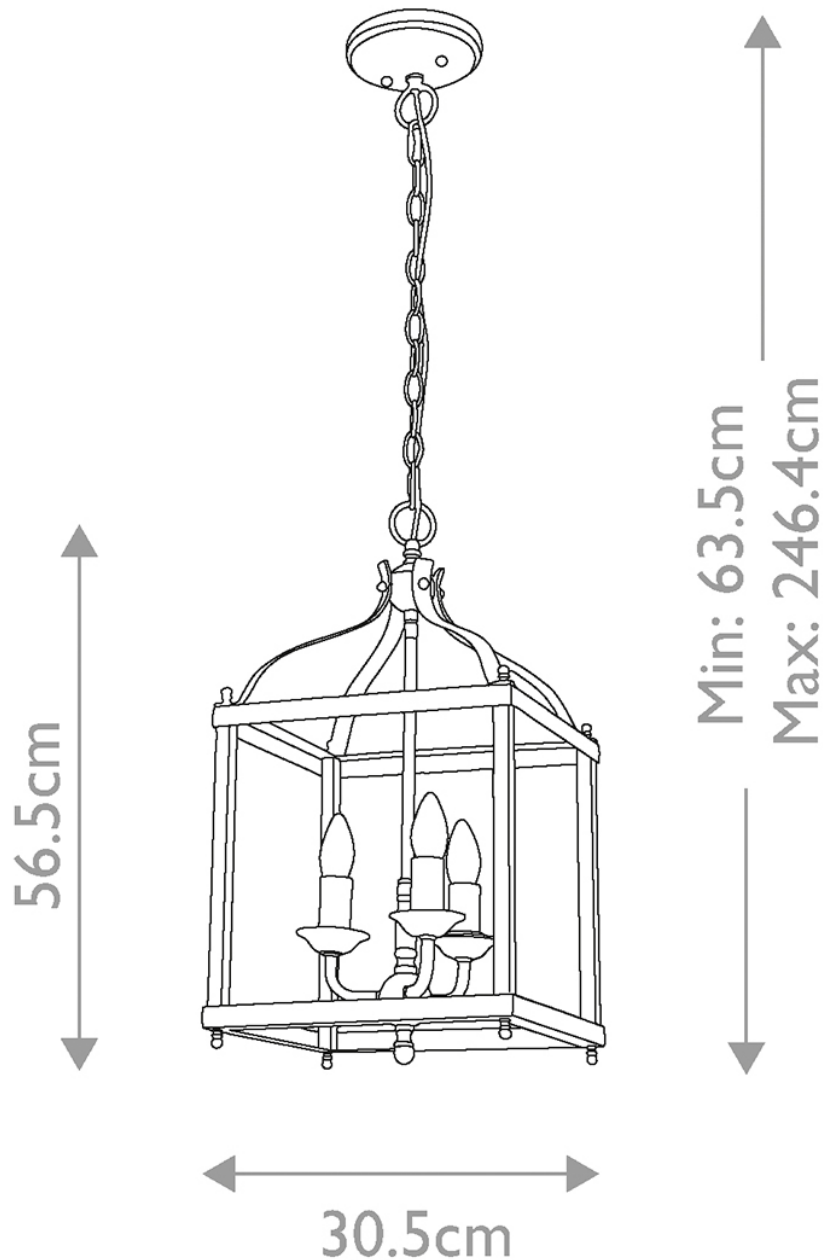

Kichler Lighting - Larkin - KL-LARKIN-P-M-PNBR - Natural Brass 3 Light Ceiling Pendant Light

CONTACT