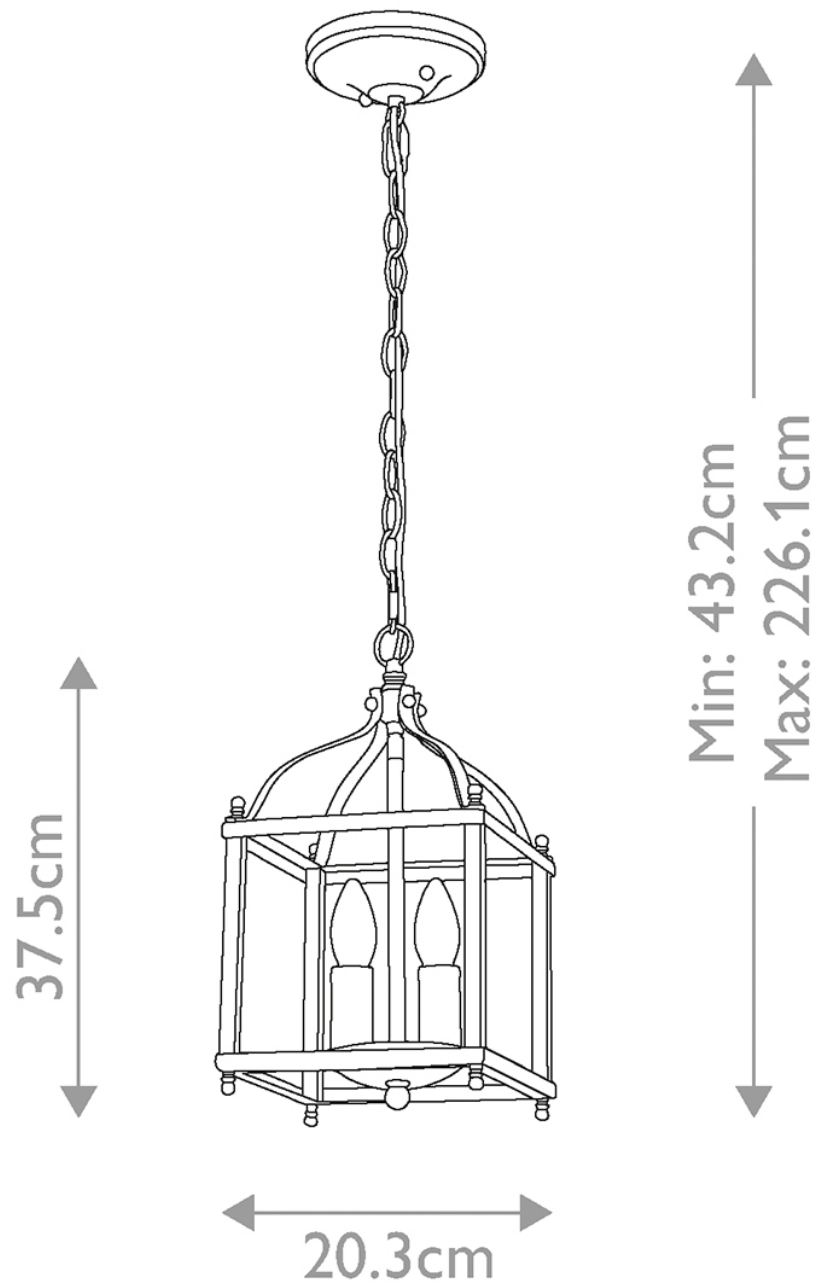

Kichler Lighting - Larkin - KL-LARKIN-P-S-PNBR - Natural Brass 2 Light Ceiling Pendant Light

CONTACT