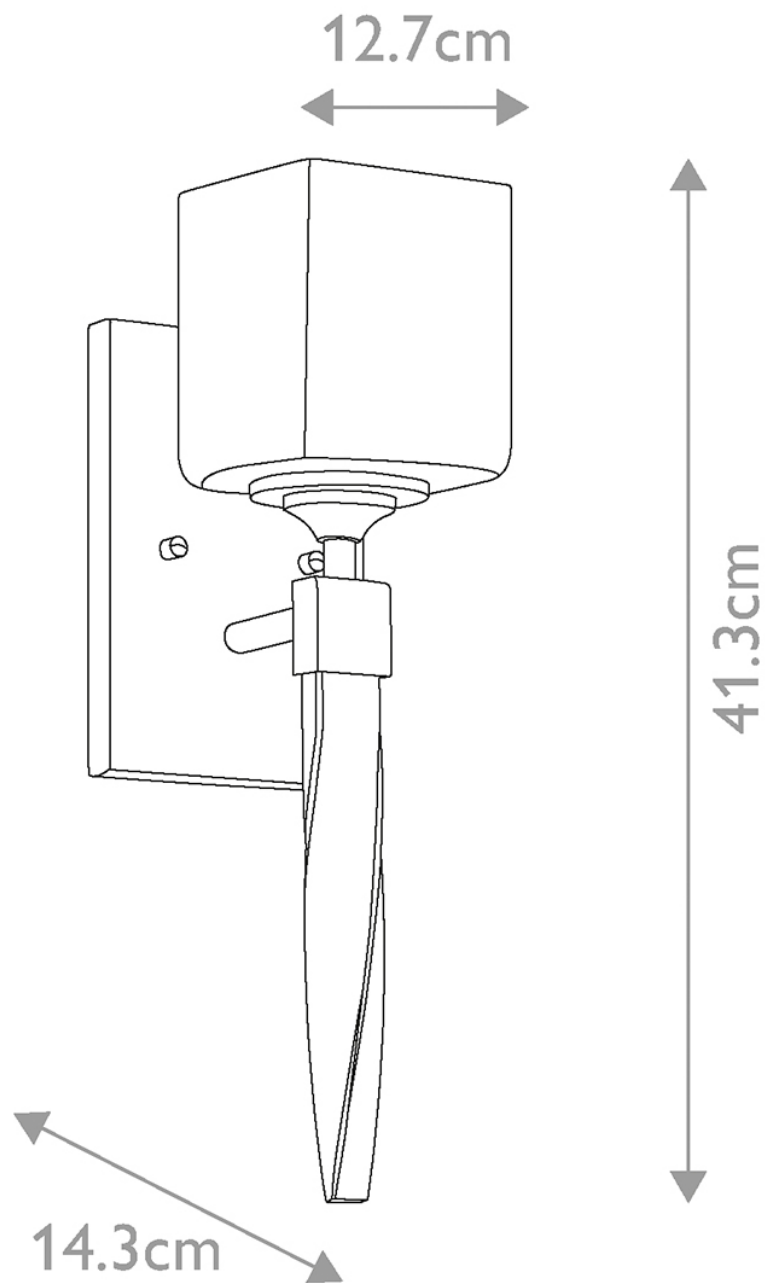

Kichler Lighting - Murette - KL-MARETTE1-BK - LED Black Opal Glass IP44 Bathroom Wall Light

CONTACT