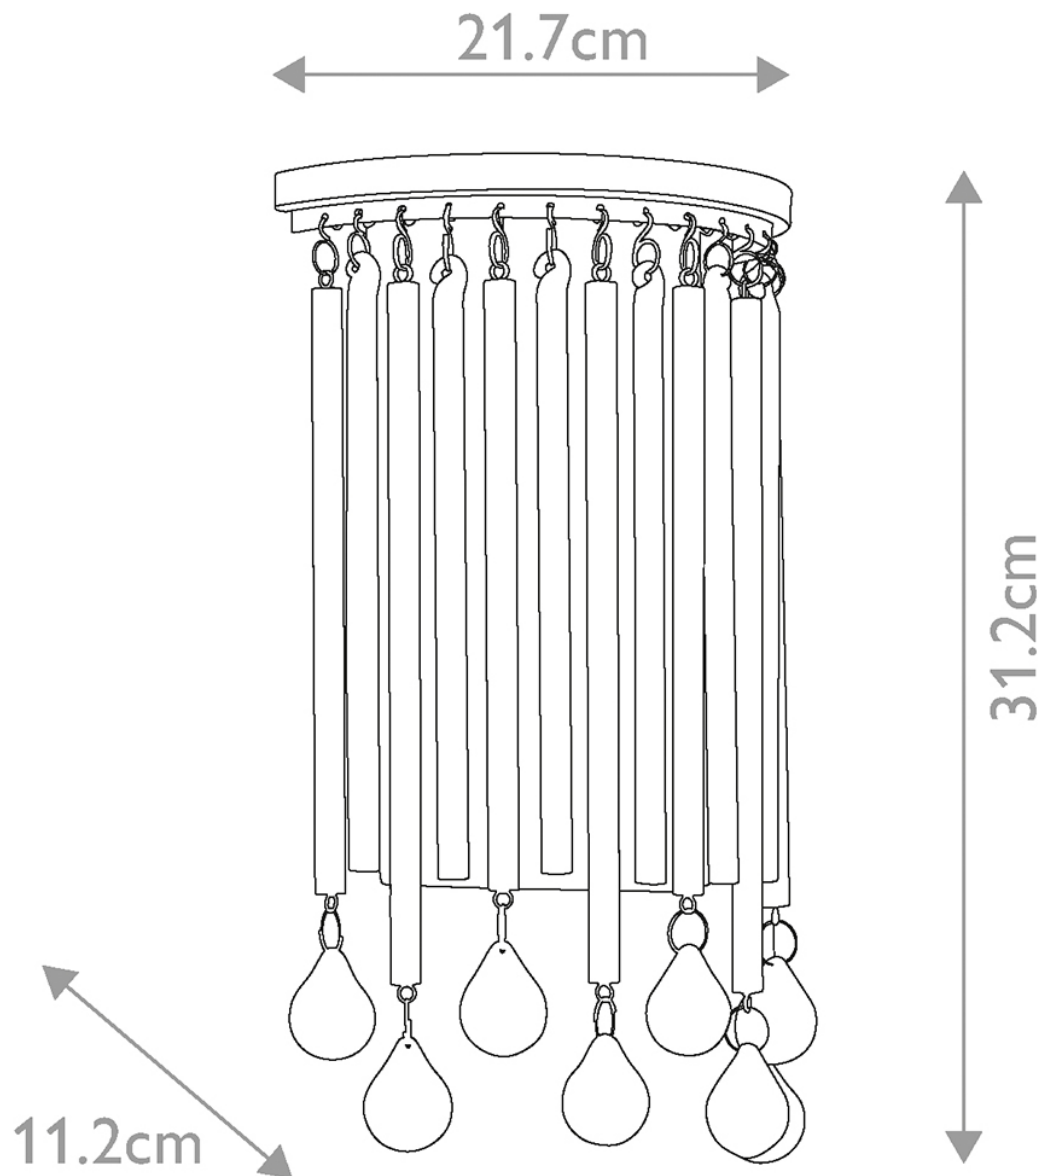

Kichler Lighting - Piper - KL-PIPER2-PC - Chrome Clear Crystal Glass 2 Light Wall Washer Light

CONTACT