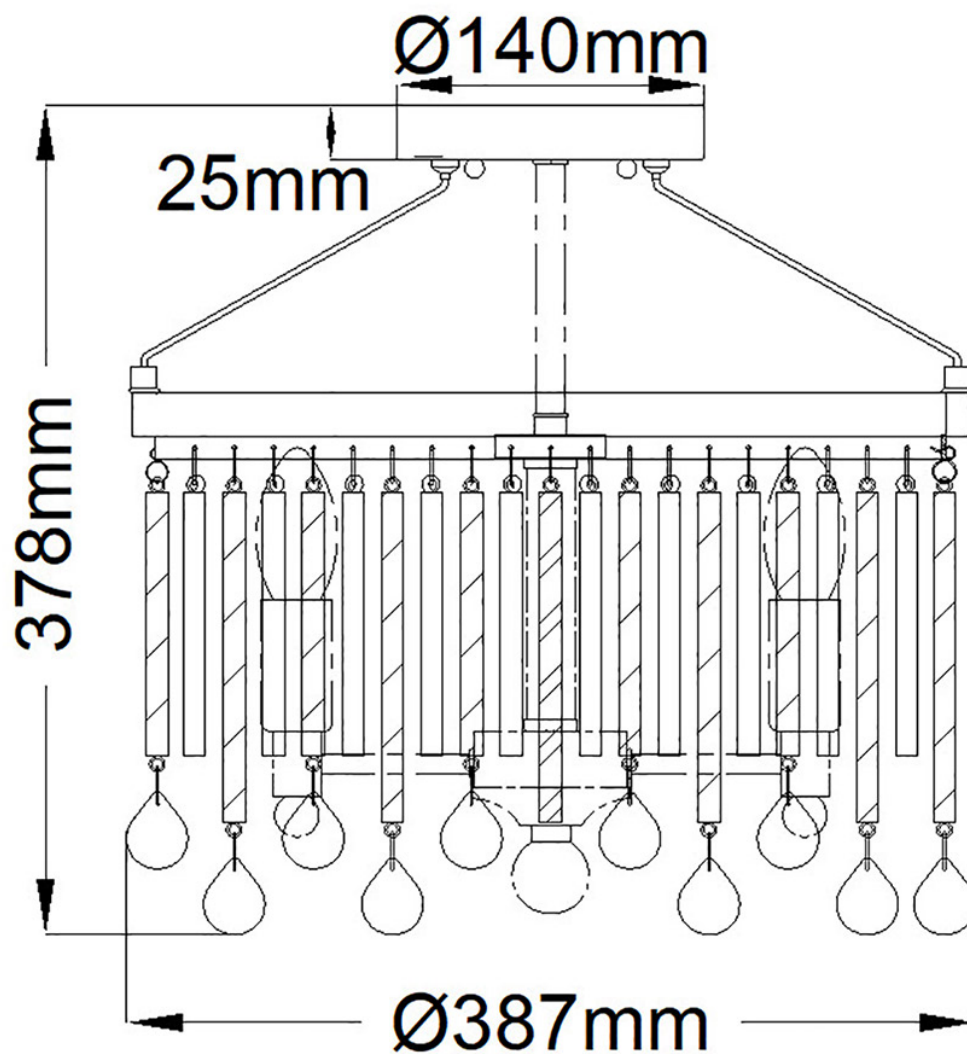

Kichler Lighting - Piper - KL-PIPER-SF-PC - Chrome Clear Crystal Glass 3 Light Flush Ceiling Light

CONTACT