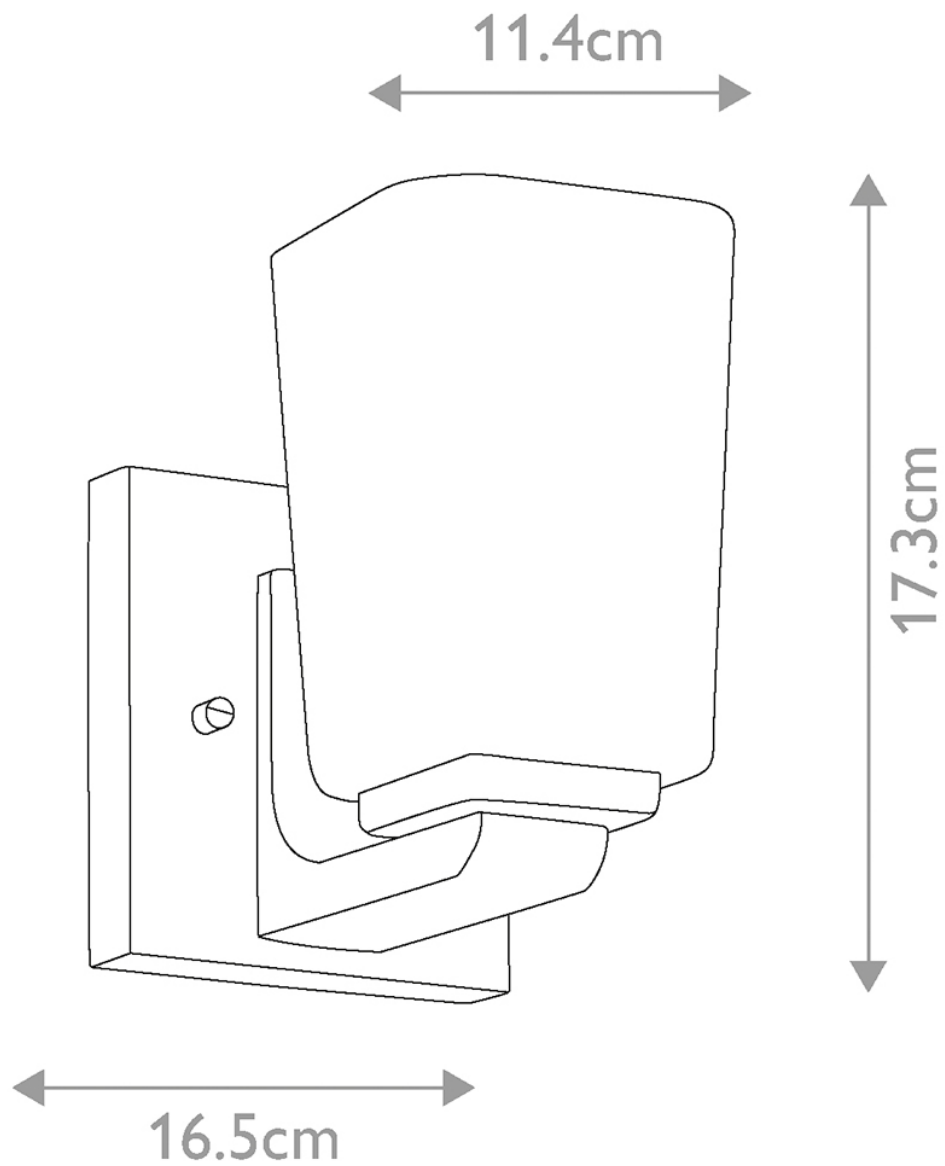

Kichler Lighting - Roehm - KL-ROEHM1-PC - LED Chrome Opal Glass IP44 Bathroom Wall Light

CONTACT