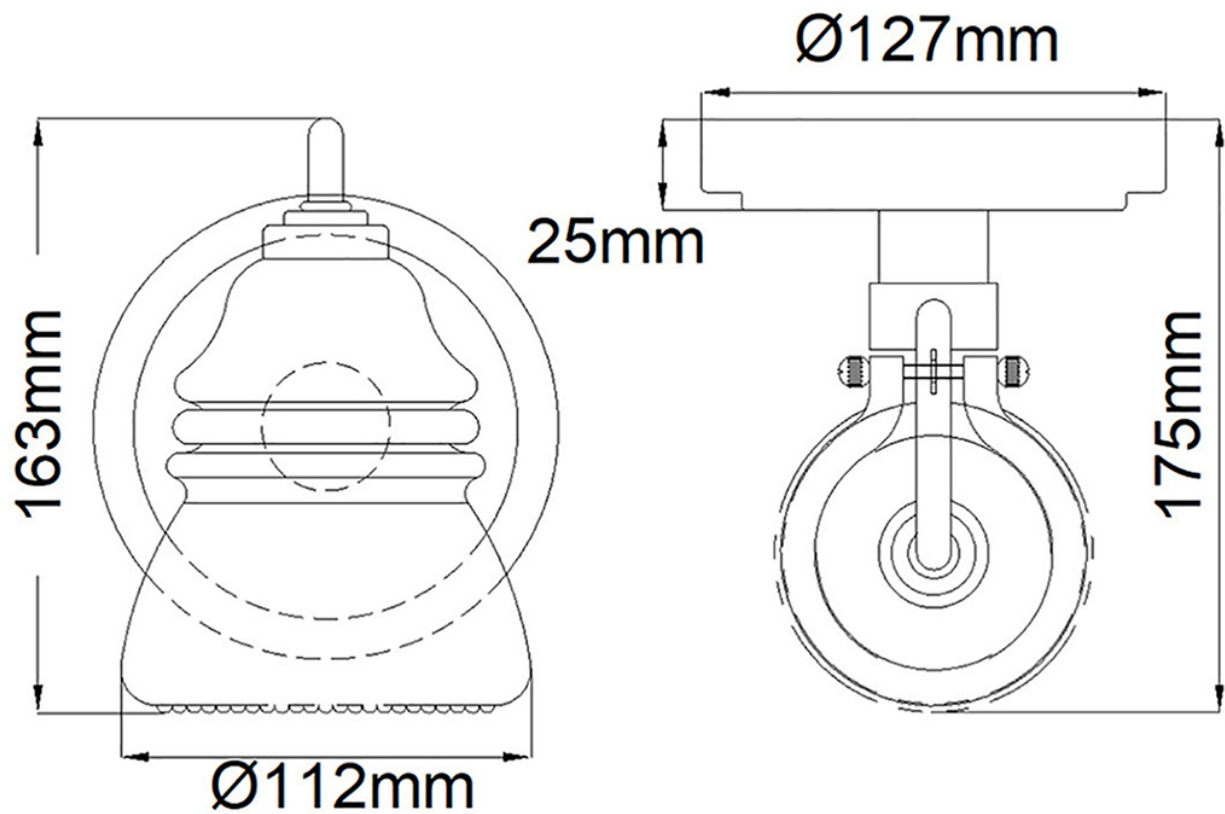

Kichler Lighting - Talland - KL-TALLAND1-PC-BATH - LED Chrome Clear Glass IP44 Bathroom Wall Light

CONTACT