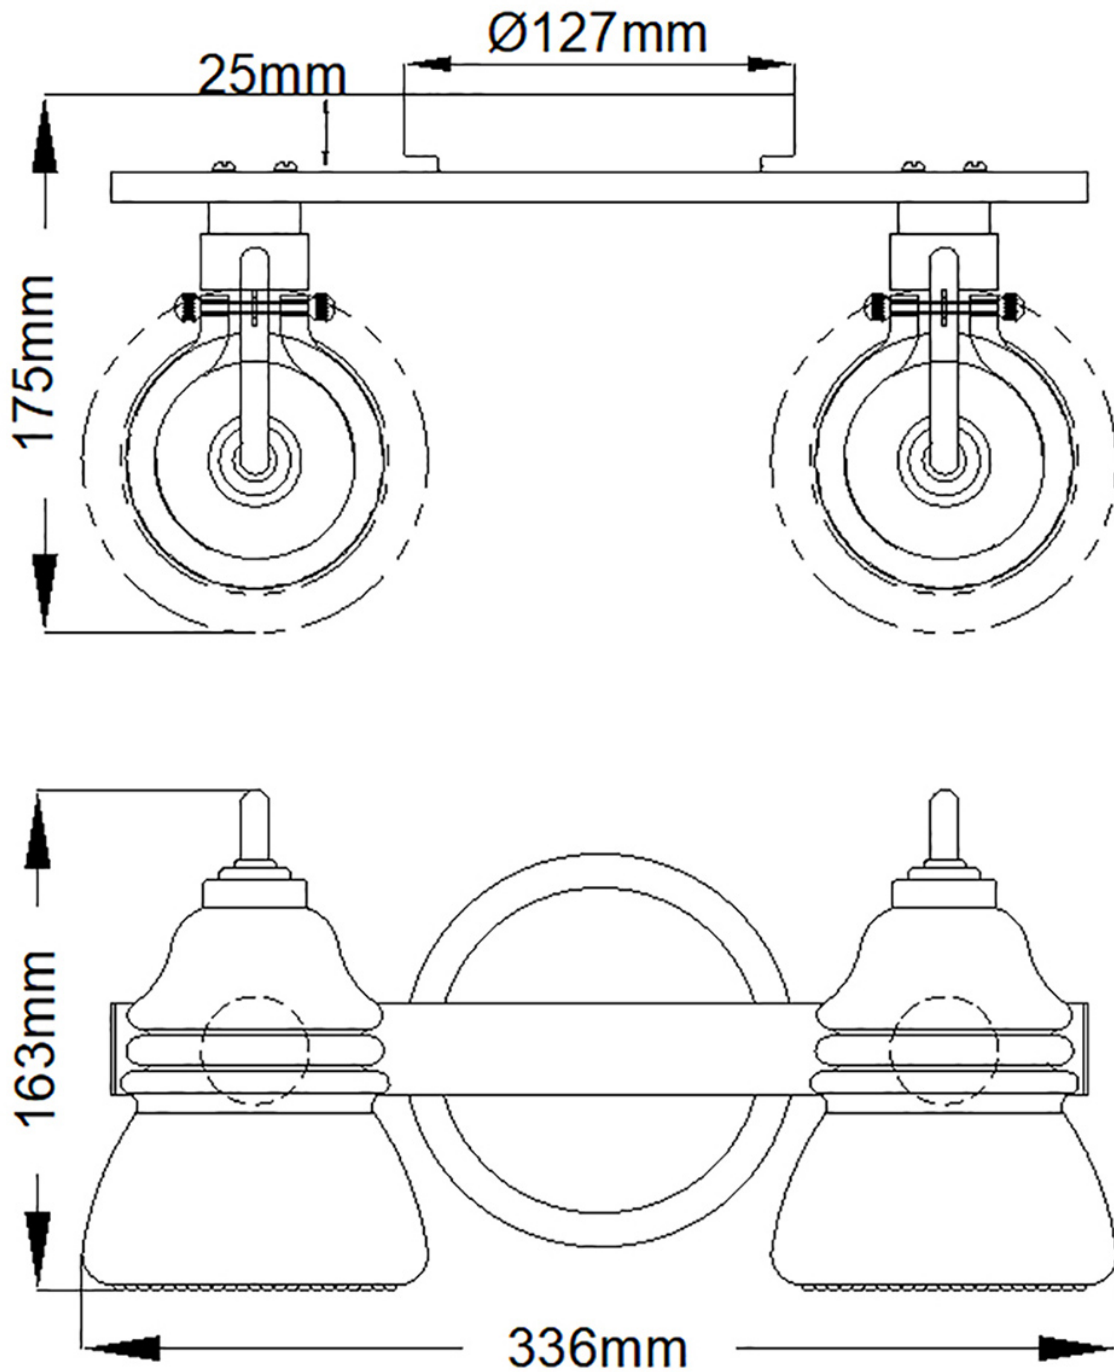

Kichler Lighting - Talland - KL-TALLAND2-PC-BATH - LED Chrome Clear Glass 2 Light IP44 Bathroom Wall Light

**CONTACT**